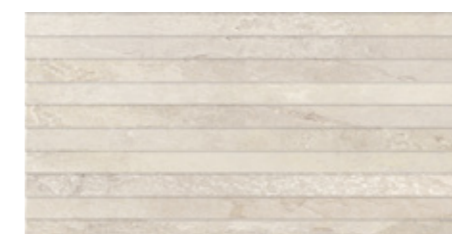

DECOR CARVED SAND m²
30x60 cm
26.7x41.6 cm

R3007 | C17
R2709 | C11