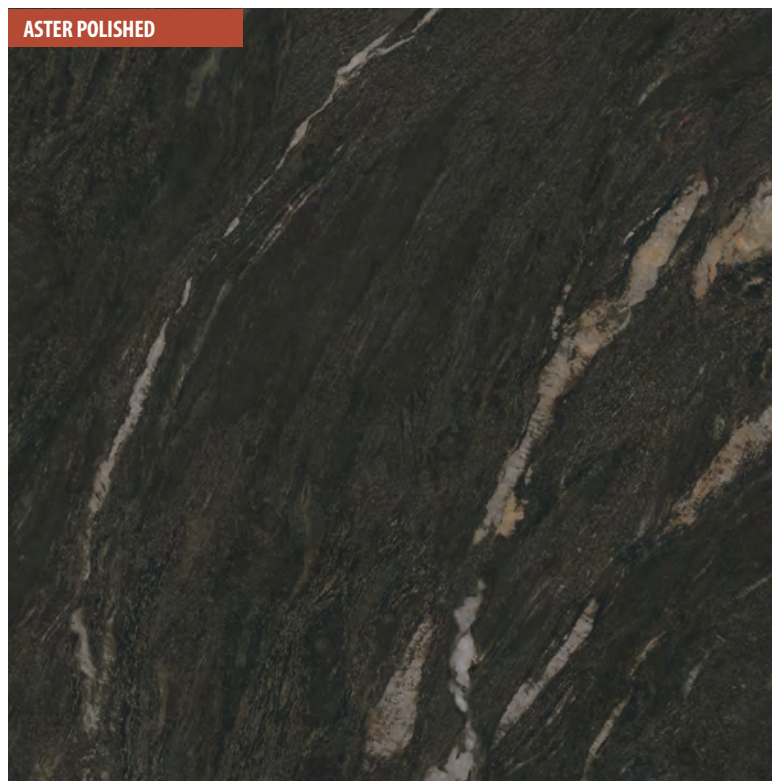

ODILON

ODILON POLISHED

DOINYO

DOINYO POLISHED

ASTER

ASTER POLISHED

119,3x119,3 cm / 47,0" x 47,0"

Nagoya-R Blanco Polished
Navua-R Polished
Saphir-R Polished
R.056