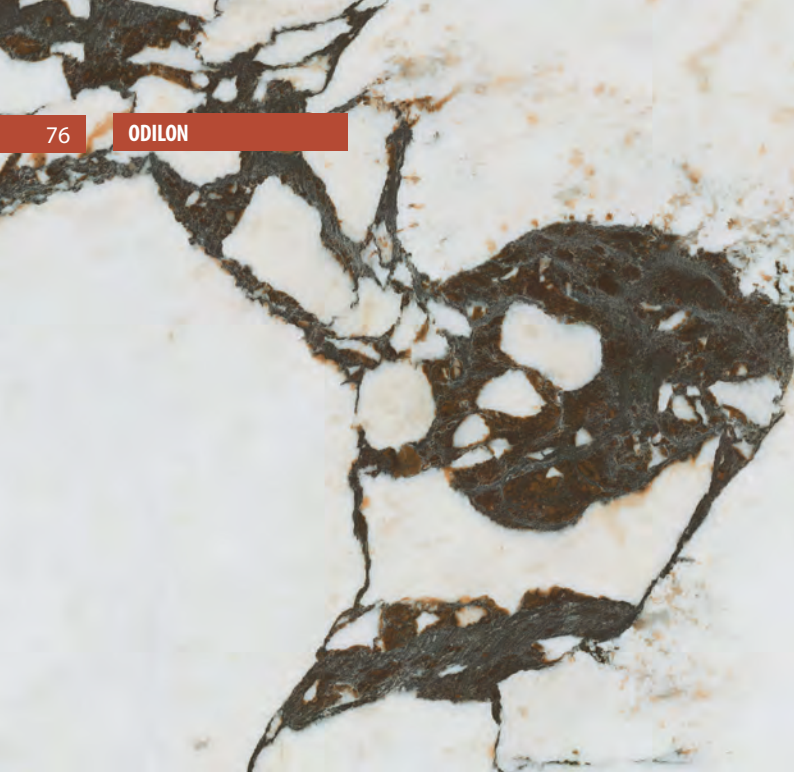

ODILON POLISHED

DOINYO

ODILON