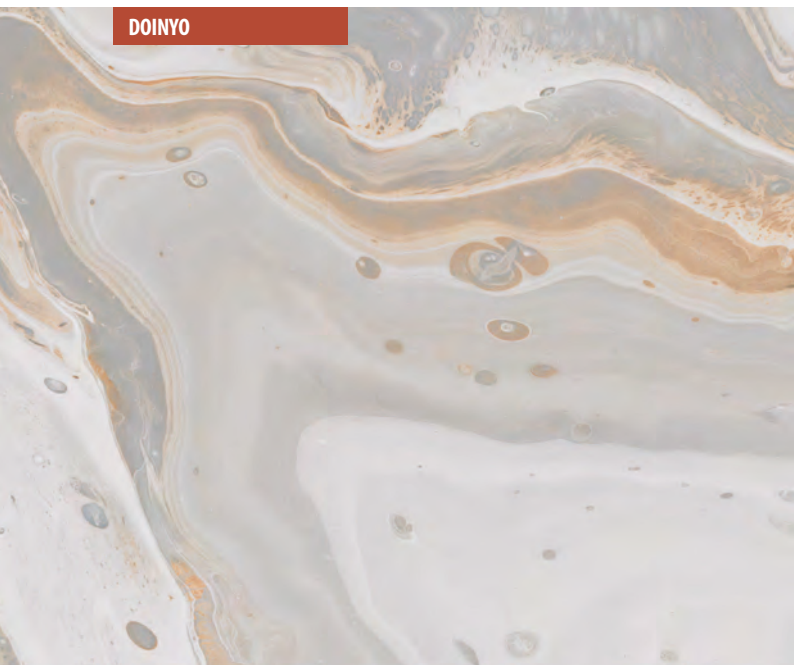

ODILON

ODILON POLISHED

DOINYO

DOINYO POLISHED

ASTER

ASTER POLISHED

119,3x119,3 cm / 47,0" x 47,0"

Nagoya-R Blanco Polished
Navua-R Polished
Saphir-R Polished
R.056