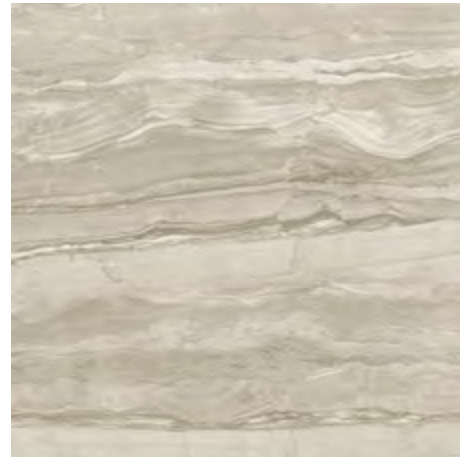

GLAZED PORCELAIN STONEWARE + STD BODY + RECTIFIED + POLISHED
GRES PORCELÁNICO ESMALTADO + PASTA STD + RECTIFICADO + PULIDO

120x120 cm/48"x48" + 60x120 cm/24"x48"

EOS PEARL POLISHED

EOS ARGENT POLISHED

EOS CREAM POLISHED

EOS MOKA POLISHED

Mosaic (Mesh / Malla)
30x30 cm/11.8"x11.8"

Hexagon (Mesh / Malla)
32,5x22,5 cm/13"x9"

GRADONE STRAIR: PELDAÑO GRADONE:		STRAIR TREAD: PELDAÑO ROMO:		SKIRTING: RODAPIE:	
30x60 cm/11.8"x24"	2	30x60 cm/11.8"x24"	6	9x60 cm/3.5"x24"	18
30x120 cm/11.8"x48"	2	30x120 cm/11.8"x48"	3	9x120 cm/3.5"x48"	10