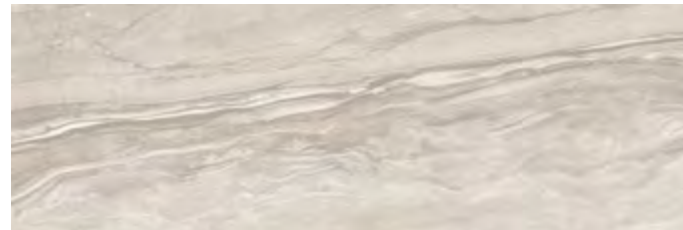

EOS CREAM POLISHED
120x120 cm/48"x48" RC PL
↘

MARBLE
MÁRMOLES

WALL TILE + WHITE BODY + RECTIFIED + GLOSS
AZULEJO + PASTA BLANCA + RECTIFICADO + BRILLO

BIII **GL**  

40x120 cm/16"x48"

EOS PEARL

EOS WAVES PEARL