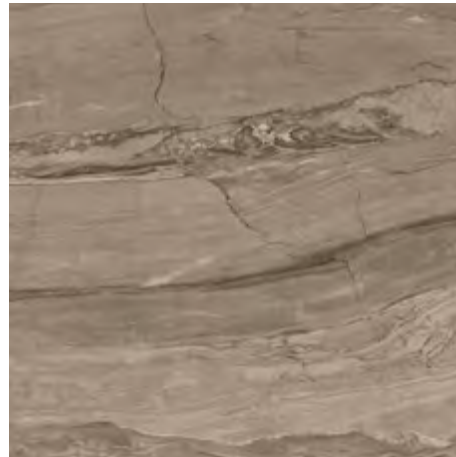

GLAZED PORCELAIN STONEWARE + STD BODY + RECTIFIED + POLISHED
GRES PORCELÁNICO ESMALTADO + PASTA STD + RECTIFICADO + PULIDO

120x120 cm/48"x48" + 60x120 cm/24"x48"

EOS PEARL POLISHED

EOS ARGENT POLISHED

EOS CREAM POLISHED

EOS MOKA POLISHED

Mosaic (Mesh / Malla)
30x30 cm/11.8"x11.8"

Hexagon (Mesh / Malla)
32,5x22,5 cm/13"x9"

GRADONE STRAIR: PELDAÑO GRADONE:		STRAIR TREAD: PELDAÑO ROMO:		SKIRTING: RODAPIE:	
30x60 cm/11.8"x24"	2	30x60 cm/11.8"x24"	6	9x60 cm/3.5"x24"	18
30x120 cm/11.8"x48"	2	30x120 cm/11.8"x48"	3	9x120 cm/3.5"x48"	10