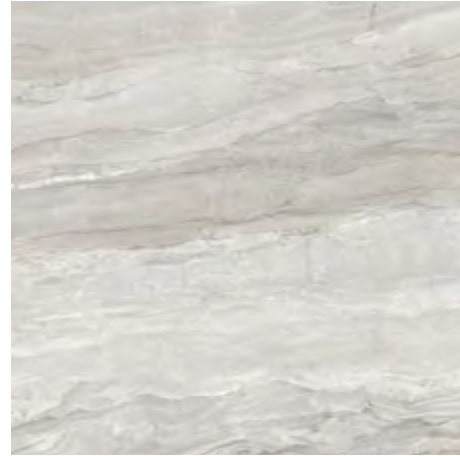

GLAZED PORCELAIN STONEWARE + STD BODY + RECTIFIED + POLISHED
GRES PORCELÁNICO ESMALTADO + PASTA STD + RECTIFICADO + PULIDO

120x120 cm/48"x48" + 60x120 cm/24"x48"

EOS PEARL POLISHED

EOS ARGENT POLISHED

EOS CREAM POLISHED

EOS MOKA POLISHED

Mosaic (Mesh / Malla)
30x30 cm/11.8"x11.8"

Hexagon (Mesh / Malla)
32,5x22,5 cm/13"x9"

GRADONE STRAIR: PELDAÑO GRADONE:		STRAIR TREAD: PELDAÑO ROMO:		SKIRTING: RODAPIE:	
30x60 cm/11.8"x24"	2	30x60 cm/11.8"x24"	6	9x60 cm/3.5"x24"	18
30x120 cm/11.8"x48"	2	30x120 cm/11.8"x48"	3	9x120 cm/3.5"x48"	10