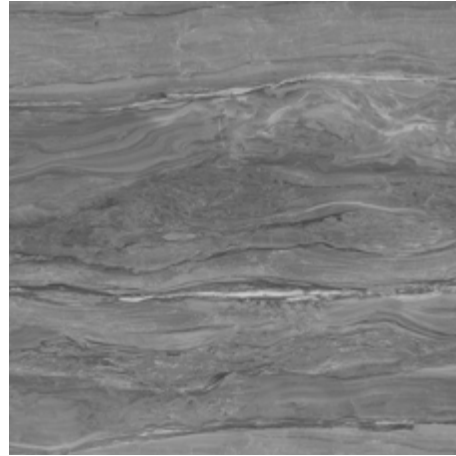

GLAZED PORCELAIN STONEWARE + STD BODY + RECTIFIED + POLISHED
GRES PORCELÁNICO ESMALTADO + PASTA STD + RECTIFICADO + PULIDO

120x120 cm/48"x48" + 60x120 cm/24"x48"

EOS PEARL POLISHED

EOS ARGENT POLISHED

EOS CREAM POLISHED

EOS MOKA POLISHED

Mosaic (Mesh / Malla)
30x30 cm/11.8"x11.8"

Hexagon (Mesh / Malla)
32,5x22,5 cm/13"x9"

GRADONE STRAIR: PELDAÑO GRADONE:		STRAIR TREAD: PELDAÑO ROMO:		SKIRTING: RODAPIE:	
30x60 cm/11.8"x24"	2	30x60 cm/11.8"x24"	6	9x60 cm/3.5"x24"	18
30x120 cm/11.8"x48"	2	30x120 cm/11.8"x48"	3	9x120 cm/3.5"x48"	10