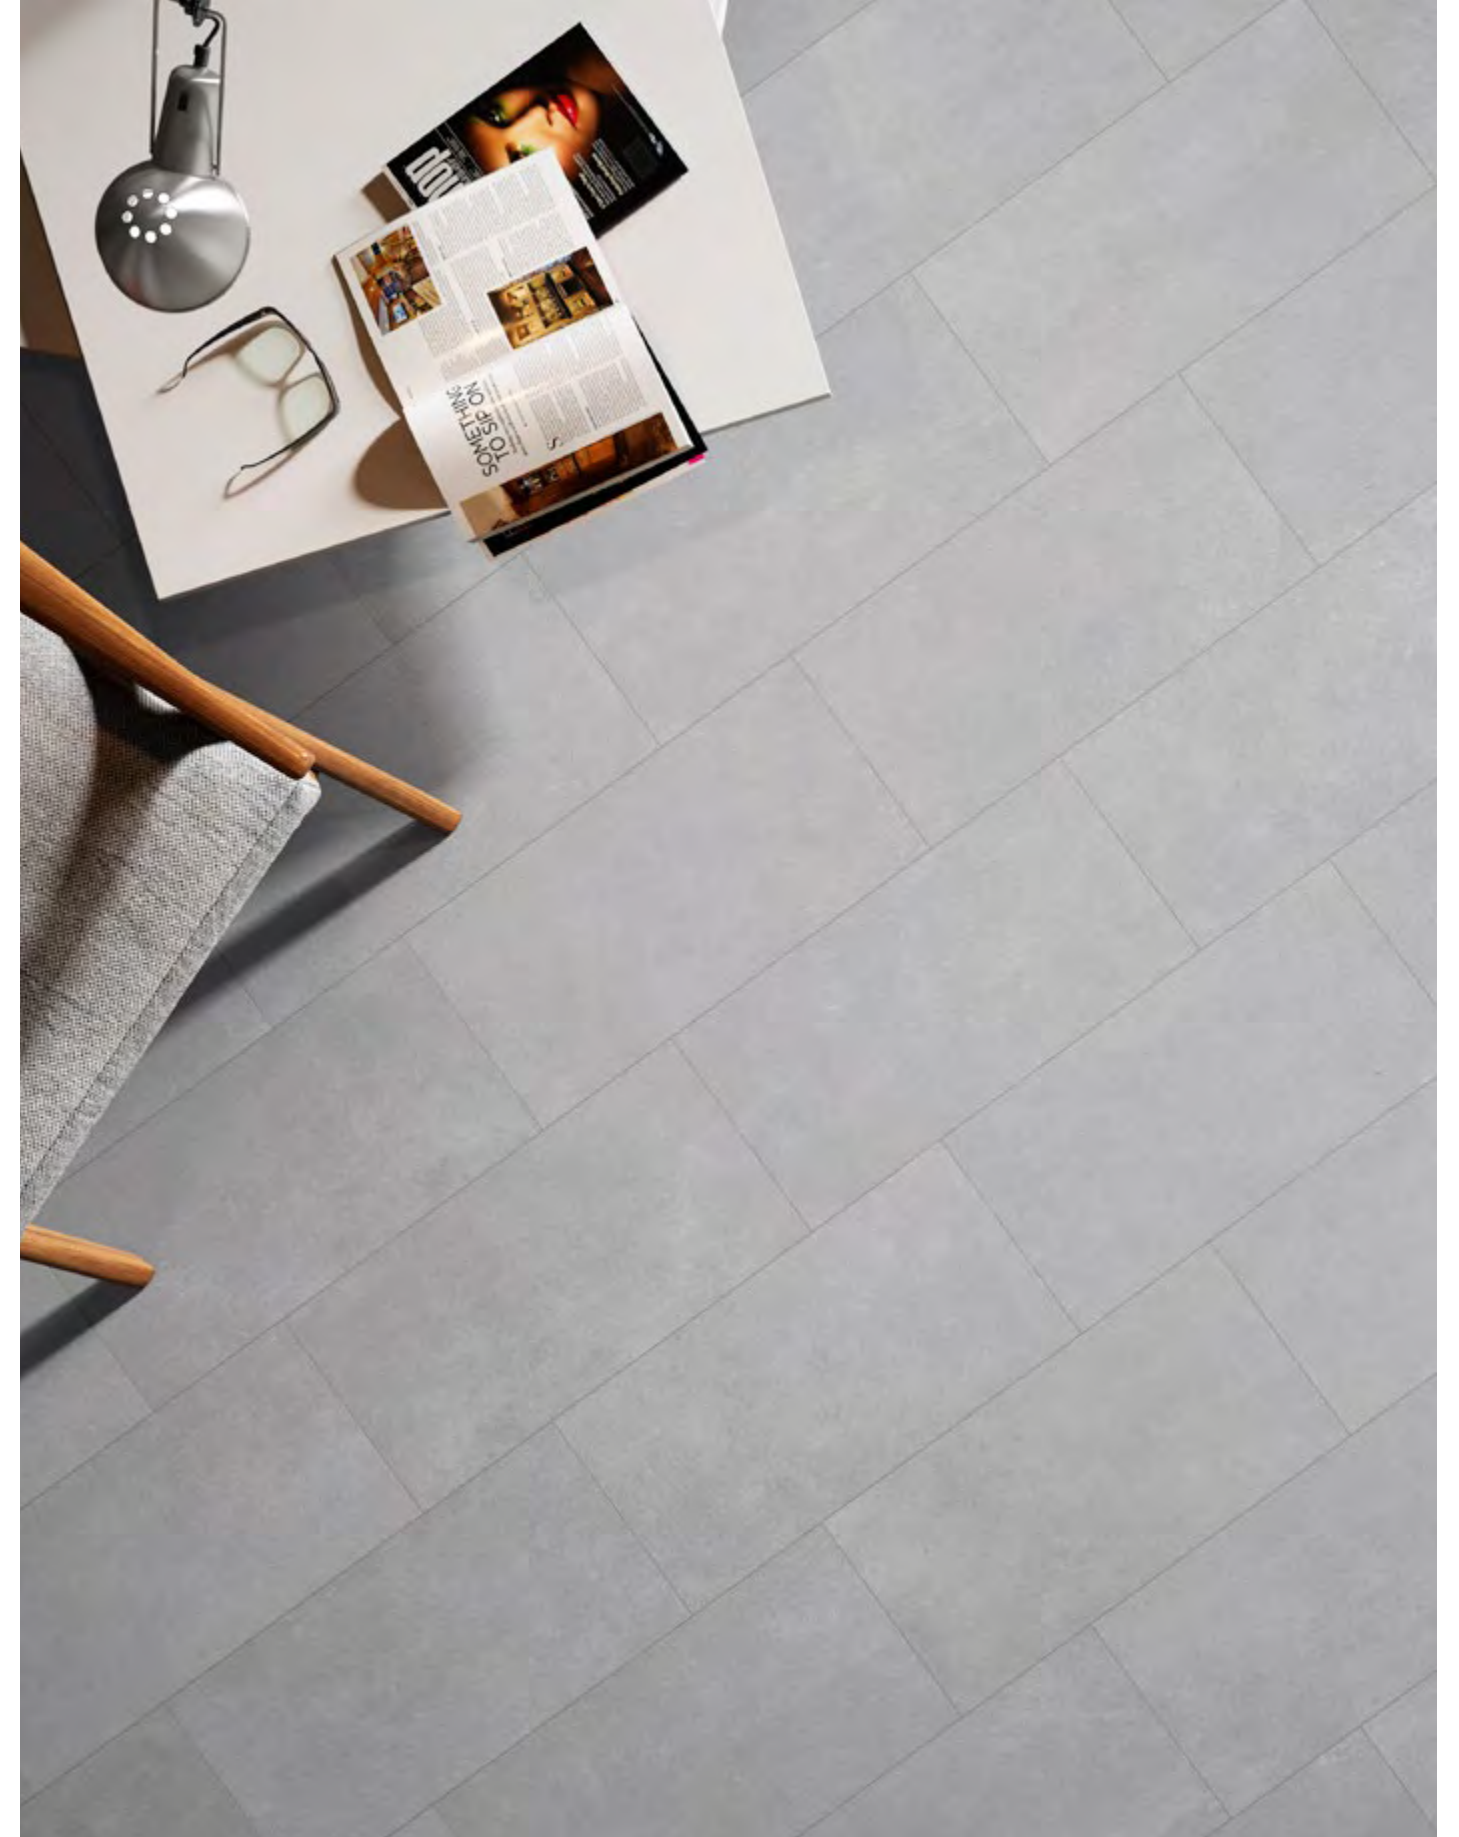

CONCRETE
CEMENTOS

GALWAY ASH
30x60 cm/11.8"x24" RC
↘