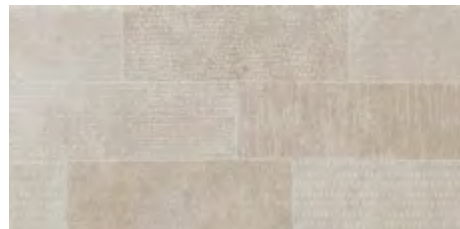

WALL TILE + WHITE BODY + MATT
AZULEJO + PASTA BLANCA + MATE

30x60 cm/11.8"x24"

MISTERY WHITE

MISTERY MURE WHITE

MISTERY GREY

MISTERY MURE GREY

MISTERY DECOR COLD

MISTERY CREAM

MISTERY MURE CREAM

MISTERY TAUPE

MISTERY MURE TAUPE

MISTERY DECOR WARM

MISTERY CREAM
30x60 cm/11.8"x24"
↘

MISTERY DECOR WARM
30x60 cm/11.8"x24"
↘

STONE
PIEDRAS

GLAZED PORCELAIN STONEWARE + COLOUR BODY + RECTIFIED + MATT
GRES PORCELÁNICO ESMALTADO + PASTA COLOREADA + RECTIFICADO + MATE