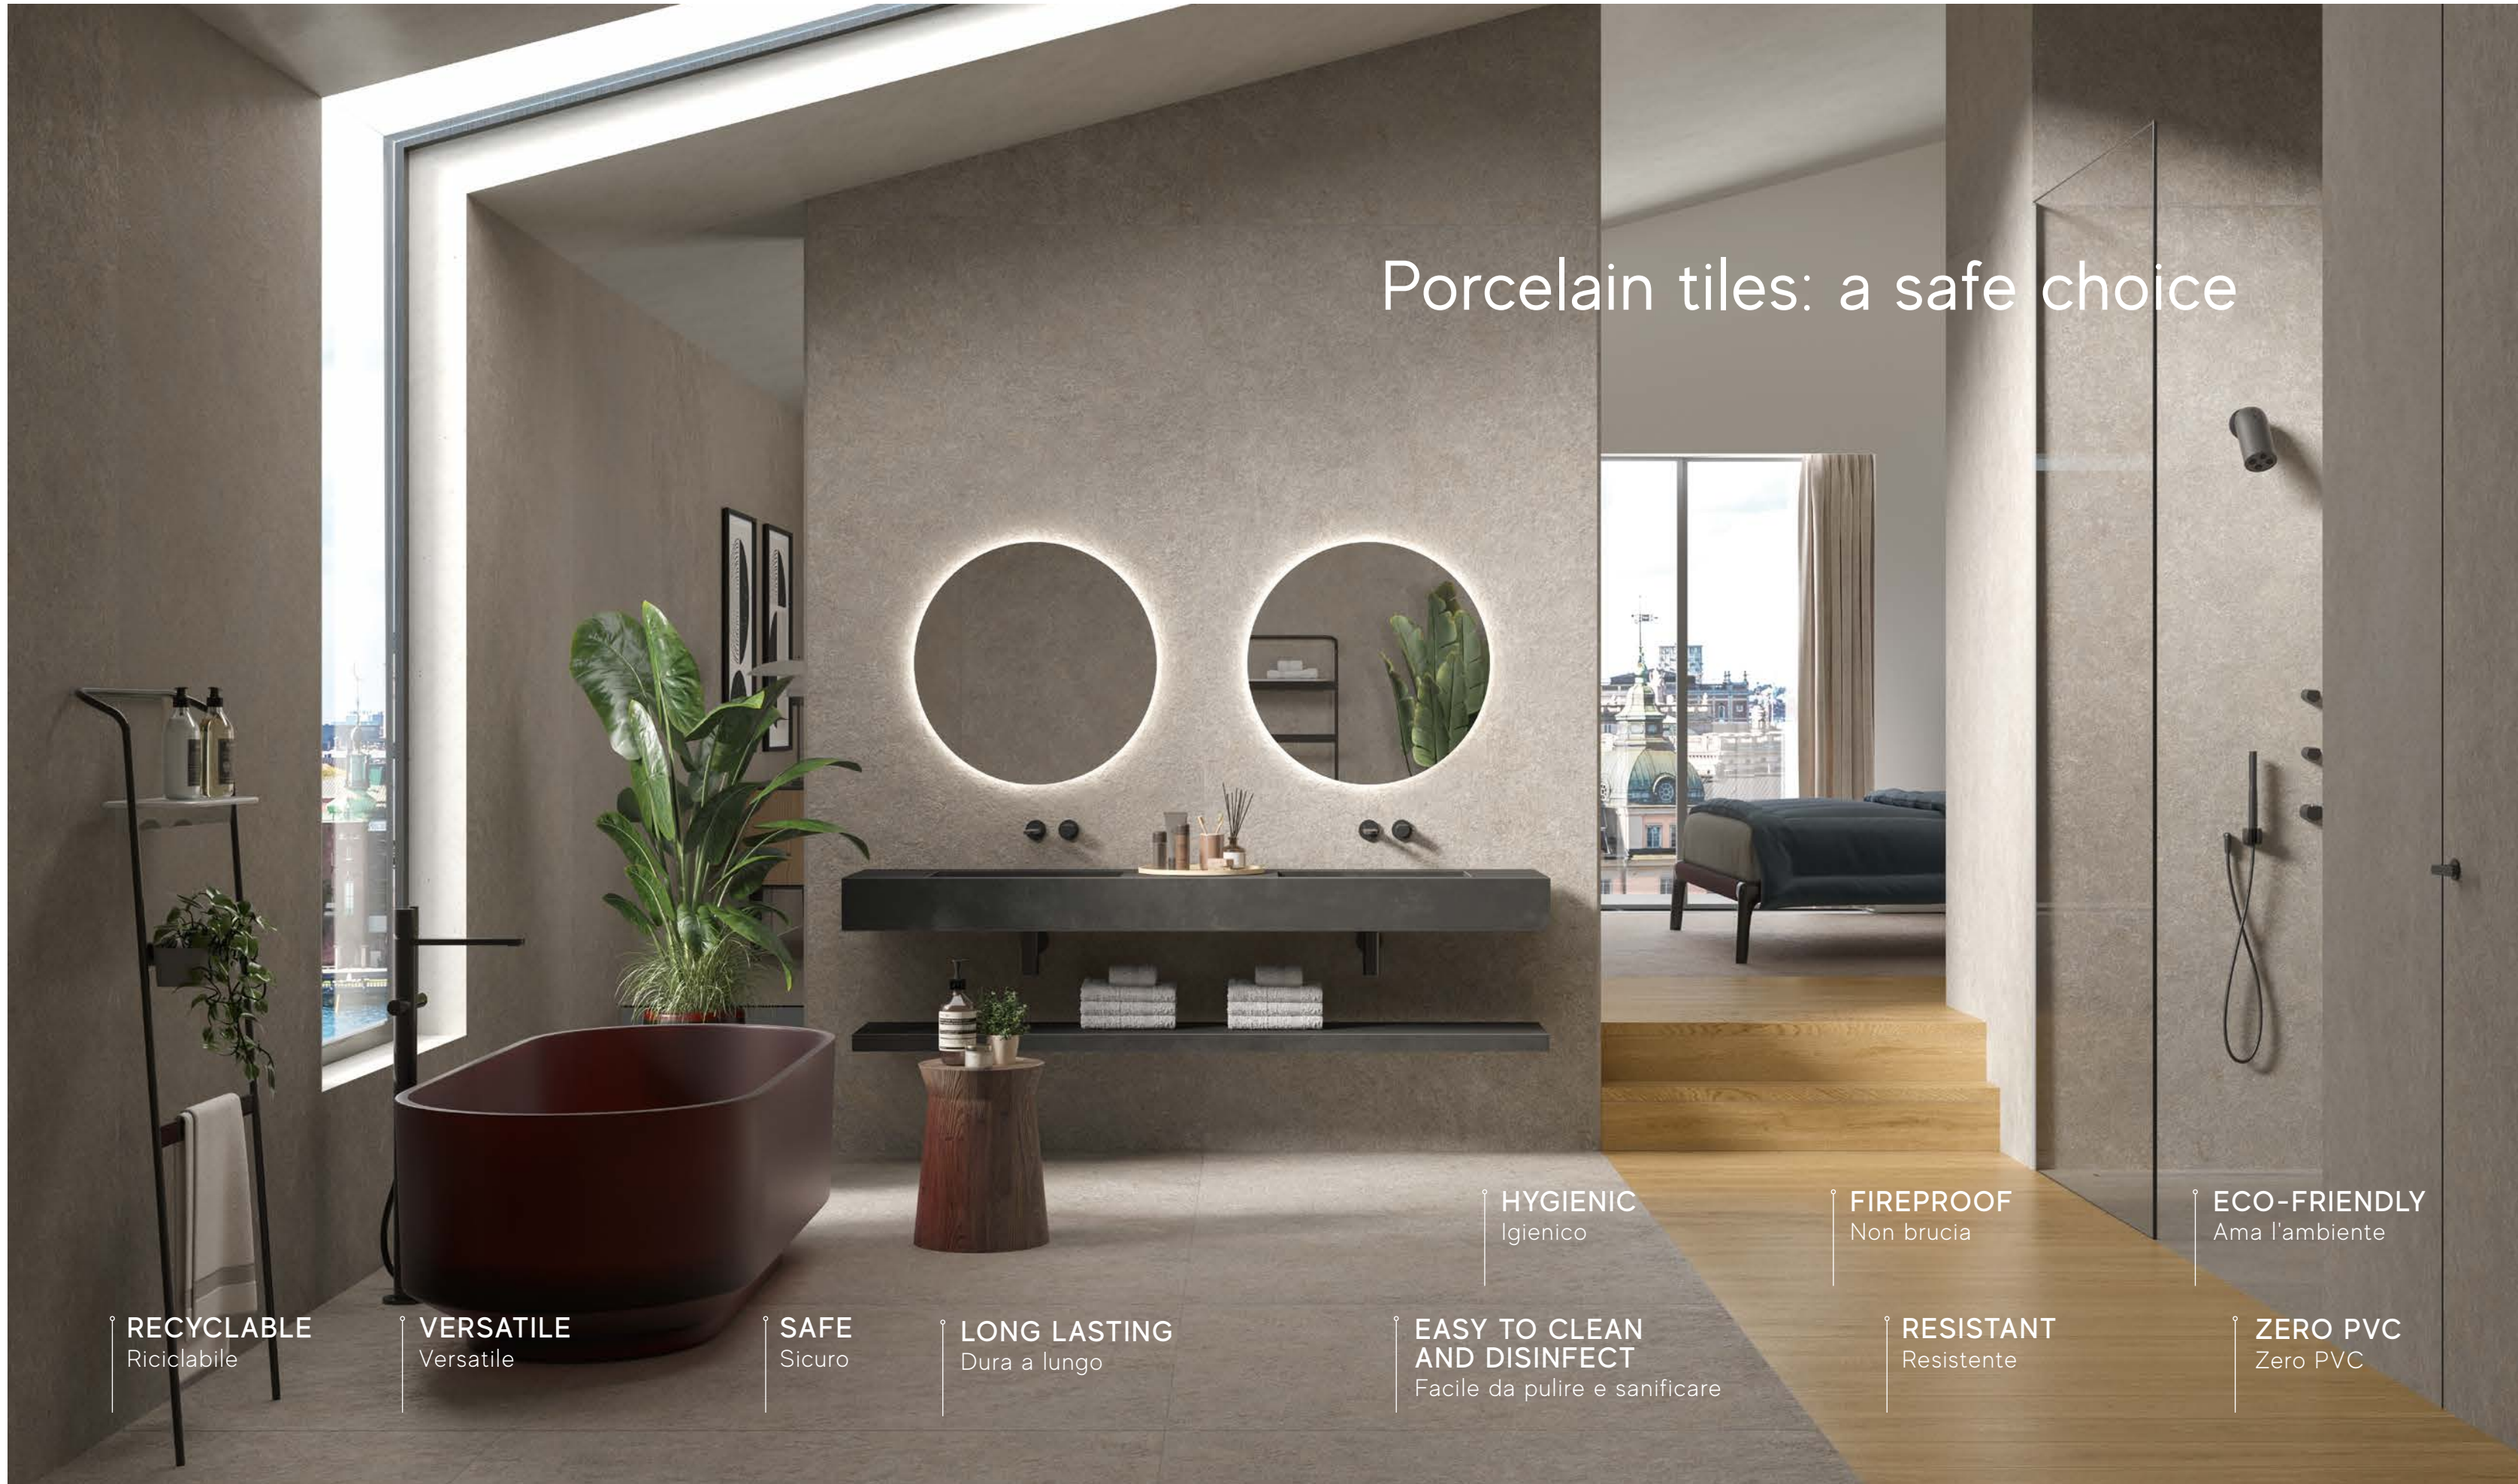

THE INSPIRATION >

IMAGE GALLERY >

- ELEGANT PENTHOUSE
- SCENIC OUTDOOR VILLA
- REFINED OPEN SPACE VILLA
- SOPHISTICATED BATHROOM
- EMOTIONAL IN & OUT LIVING
- CONTEMPORARY URBAN SPACE
- STYLISH HOTEL ROOM
- TRENDY ROOFTOP BAR

SURFACE RANGE & TECHNICAL SPECIFICATIONS >

ENJOY THE VIDEO ▶

Surface Range & Technical Specification

- ↔ PORCELAIN TILES: A SAFE CHOICE
- ↔ SENSITECH TECHNOLOGY
- ↔ BOOST MINERAL RANGE
- ↔ TECHNICAL SPECIFICATIONS

THE INSPIRATION >

IMAGE GALLERY >

SURFACE RANGE & TECHNICAL SPECIFICATIONS >

PORCELAIN TILES: A SAFE CHOICE
SENSITECH TECHNOLOGY
BOOST MINERAL RANGE
TECHNICAL SPECIFICATION

ENJOY THE VIDEO ▶

Porcelain tiles: a safe choice