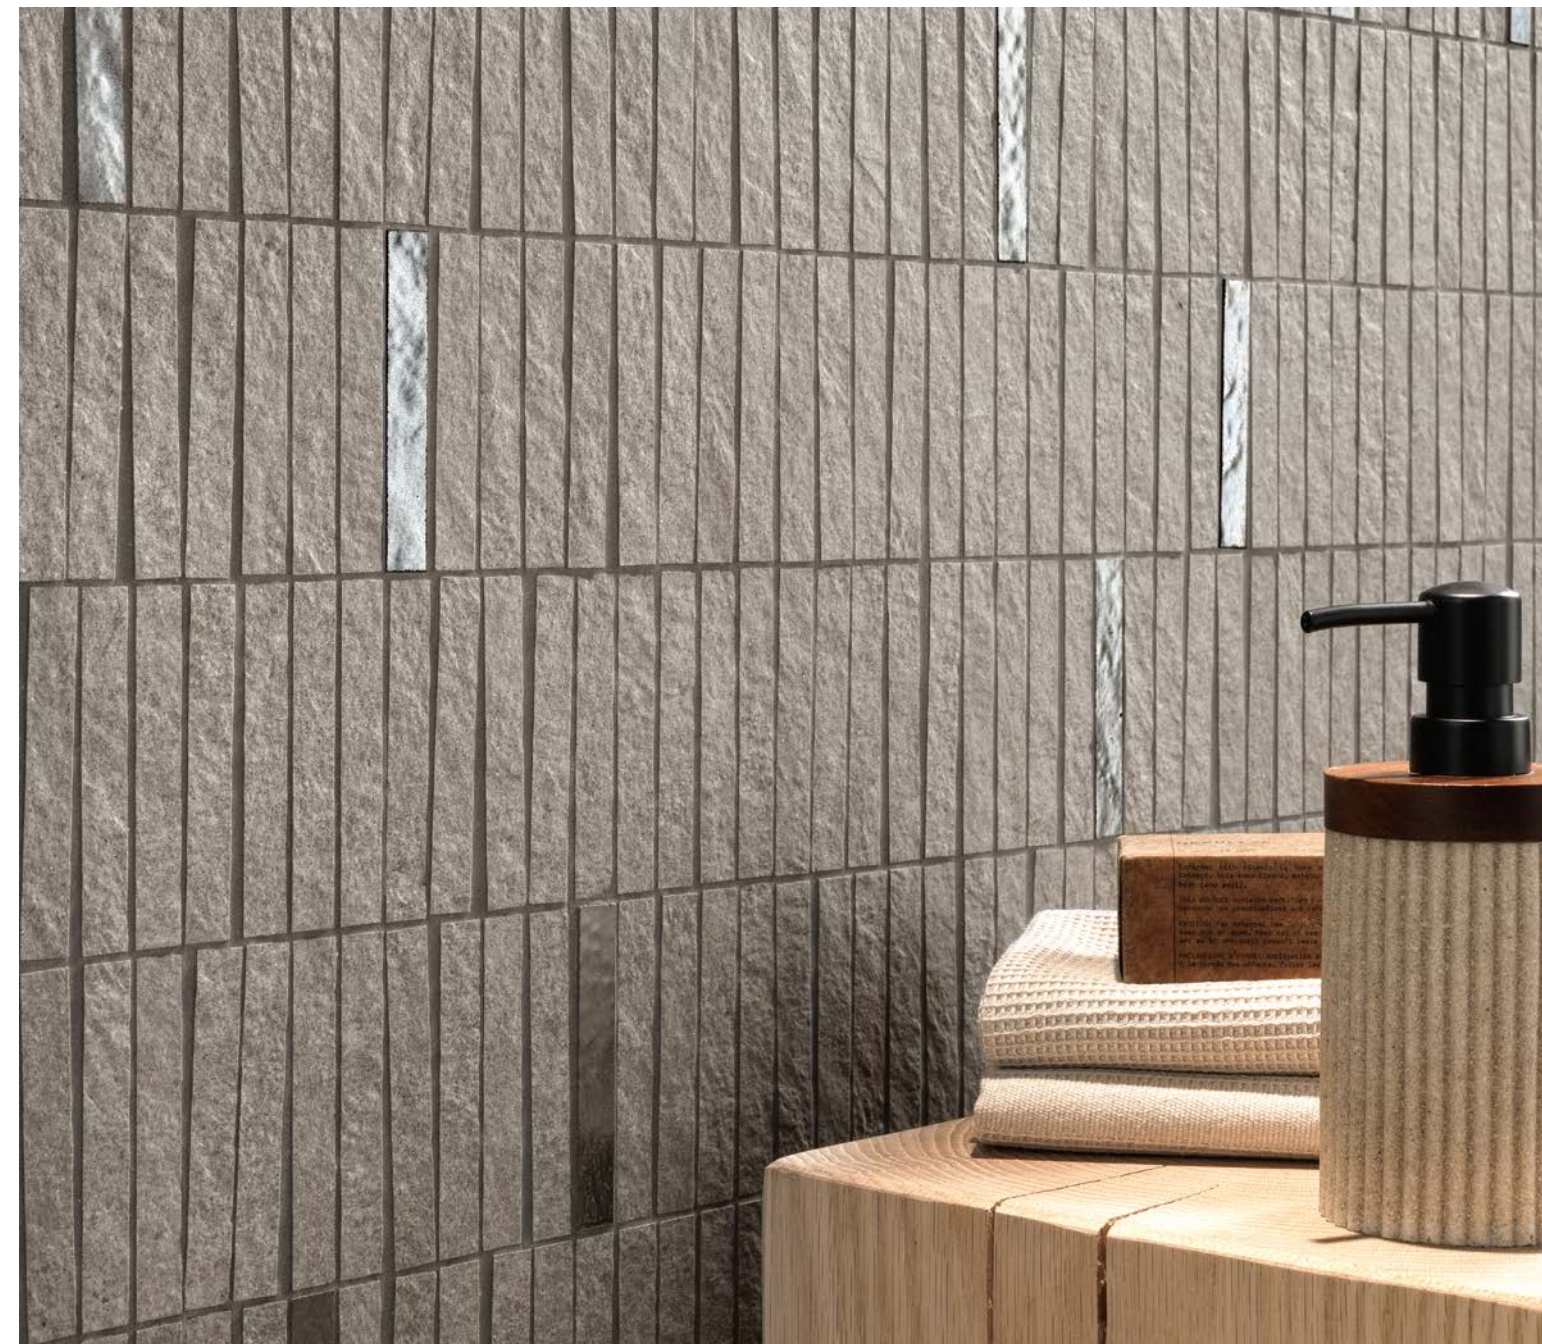

WALL
Boost Mineral Grey
Domino Lux
35x29,2 cm - 13³/₄"x11¹/₂"

THE INSPIRATION >

IMAGE GALLERY >

- ELEGANT PENTHOUSE
- SCENIC OUTDOOR VILLA
- REFINED OPEN SPACE VILLA
- SOPHISTICATED BATHROOM
- EMOTIONAL IN & OUT LIVING
- CONTEMPORARY URBAN SPACE
- STYLISH HOTEL ROOM
- TRENDY ROOFTOP BAR

SURFACE RANGE & TECHNICAL SPECIFICATIONS >

ENJOY THE VIDEO ▶