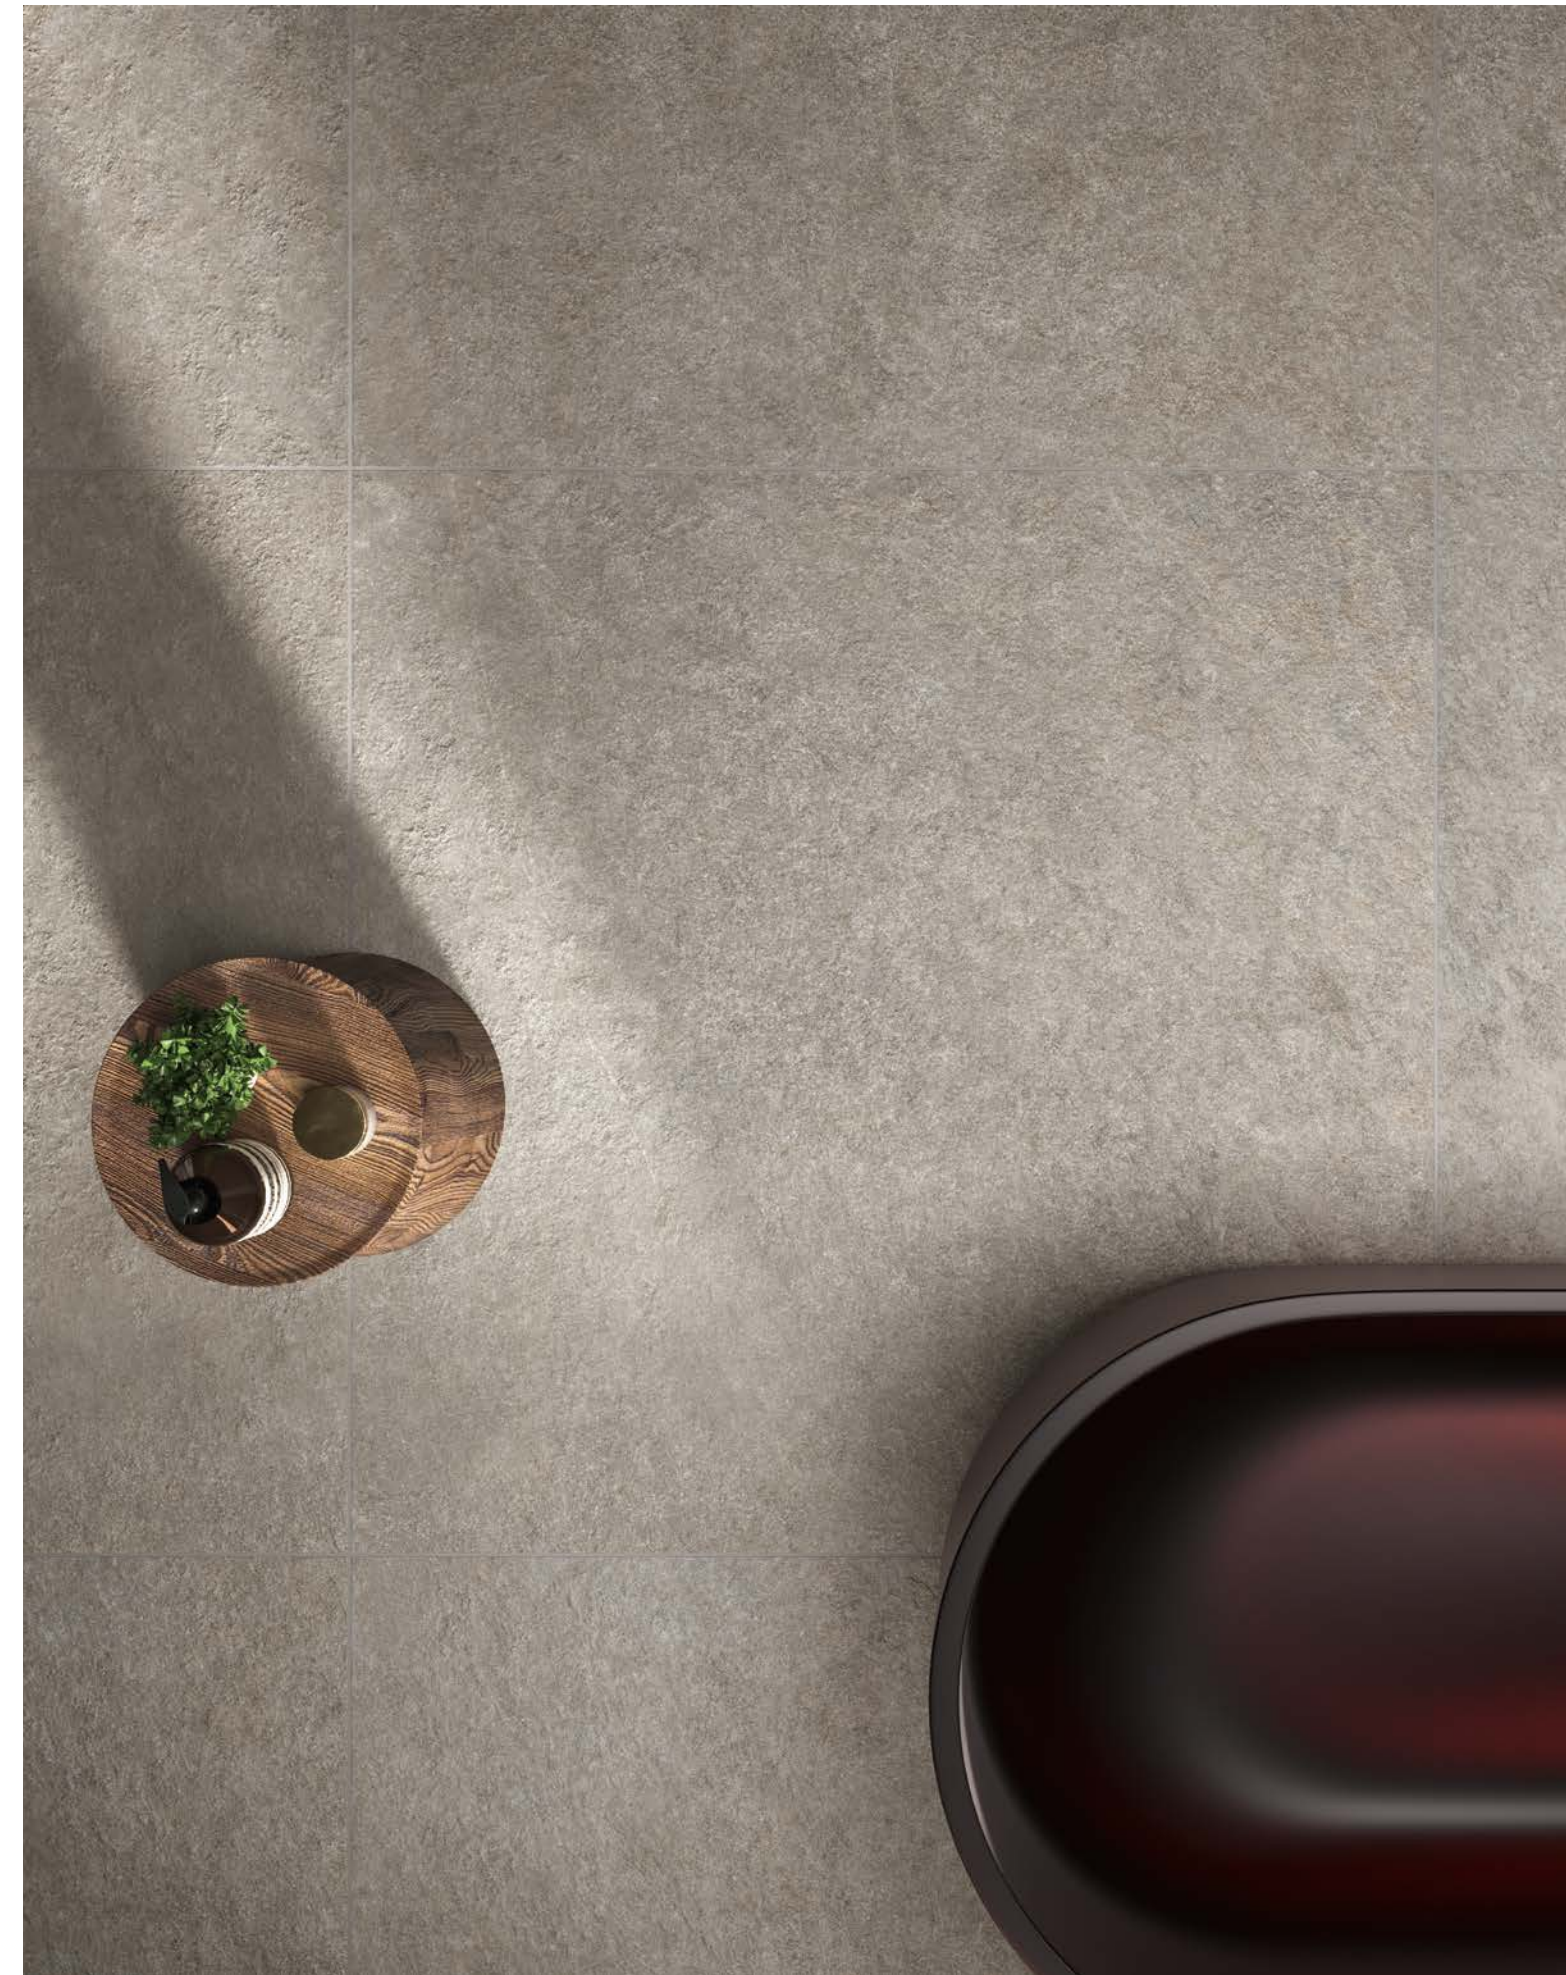

FLOOR

Boost Mineral Smoke
Matte/Matt Sensitech
120x120 cm | 47¹/₄"x47¹/₄"

Entice Copper Oak Natural

Matte/Matt Sensitech
18,5x150 cm | 7¹/₄"x59"

WALL

Boost Mineral Smoke Elegant
Matte/Matt
120x278 cm | 47¹/₄"x109¹/₂"

SINK & SHELF

Atlas Concorde Habitat
Twin wall-mounted sink
Boost Tarmac
Matte/Matt
210x50x15 cm | 82⁵/₈"x19⁵/₈"x5⁷/₈"

Shelf

Boost Tarmac
Matte/Matt
210x35x5 cm | 82⁵/₈"x13³/₄"x2"

THE INSPIRATION >

IMAGE GALLERY >

- ELEGANT PENTHOUSE
- SCENIC OUTDOOR VILLA
- REFINED OPEN SPACE VILLA
- SOPHISTICATED BATHROOM
- EMOTIONAL IN & OUT LIVING
- CONTEMPORARY URBAN SPACE
- STYLISH HOTEL ROOM
- TRENDY ROOFTOP BAR

SURFACE RANGE & TECHNICAL SPECIFICATIONS >

ENJOY THE VIDEO >