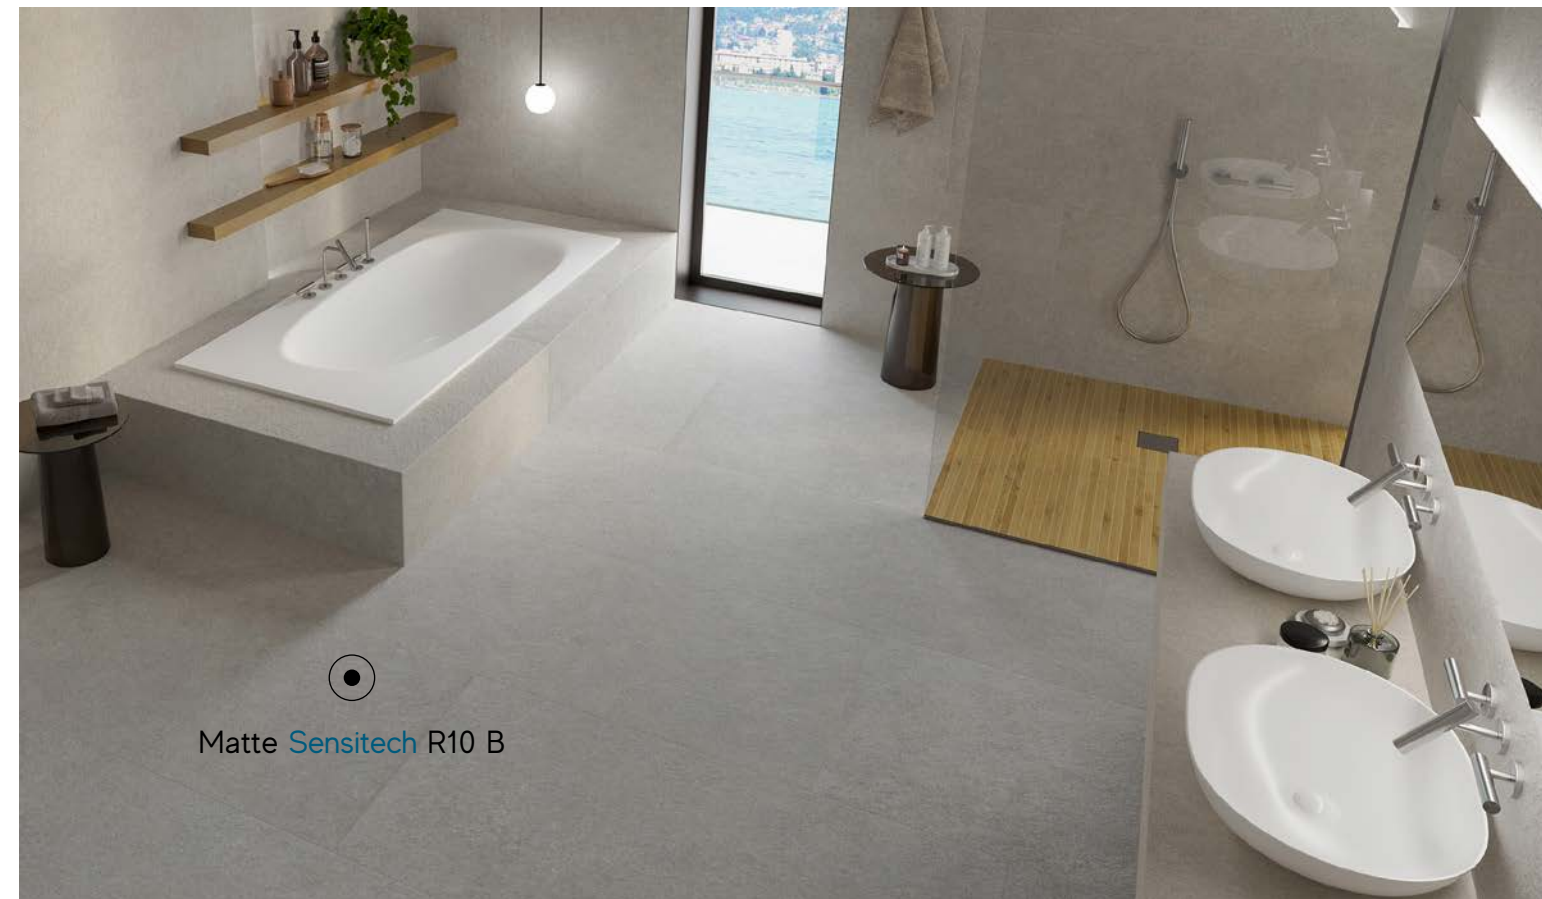

The evolution of ceramic surface

Matte [Sensitech R10 B](#)

Thanks to the Sensitech finish obtained using an Italian patented method, Atlas Concorde surfaces for interiors and exteriors combine high slip resistance with a surface that is pleasant to the touch and therefore also easier and quicker to clean.

Grazie alla finitura Sensitech, ottenuta con metodo brevettato in Italia, le superfici Atlas Concorde per interni ed esterni coniugano un'elevata resistenza allo scivolamento con una superficie piacevole al tatto, per questo anche più facile e veloce da pulire.

Grâce à la finition Sensitech, obtenue avec une méthode brevetée en Italie, les surfaces Atlas Concorde pour intérieur et extérieur associent une résistance au glissement élevée à un toucher agréable en devenant également plus faciles et rapides à nettoyer.

Dank des Finishes Sensitech, einem in Italien patentierten Verfahren, verbinden die Oberflächen von Atlas Concorde für den Innen- und Außenbereich eine hohe Rutschfestigkeit mit einer Oberfläche, die sich angenehm anfühlt und daher auch leichter und schneller zu reinigen ist.

Gracias al acabado Sensitech, obtenido con un método patentado en Italia, las superficies Atlas Concorde para interiores y exteriores combinan una alta resistencia al deslizamiento con un tacto agradable, lo que facilita y agiliza la limpieza.

Благодаря отделке Sensitech, полученной запатентованным в Италии методом, поверхности Atlas Concorde для помещений и улицы сочетают в себе высокую степень противоскольжения с приятной на ощупь и легко очищаемой поверхностью.

THE INSPIRATION >

IMAGE GALLERY >

SURFACE RANGE & TECHNICAL SPECIFICATIONS >

ENJOY THE VIDEO >