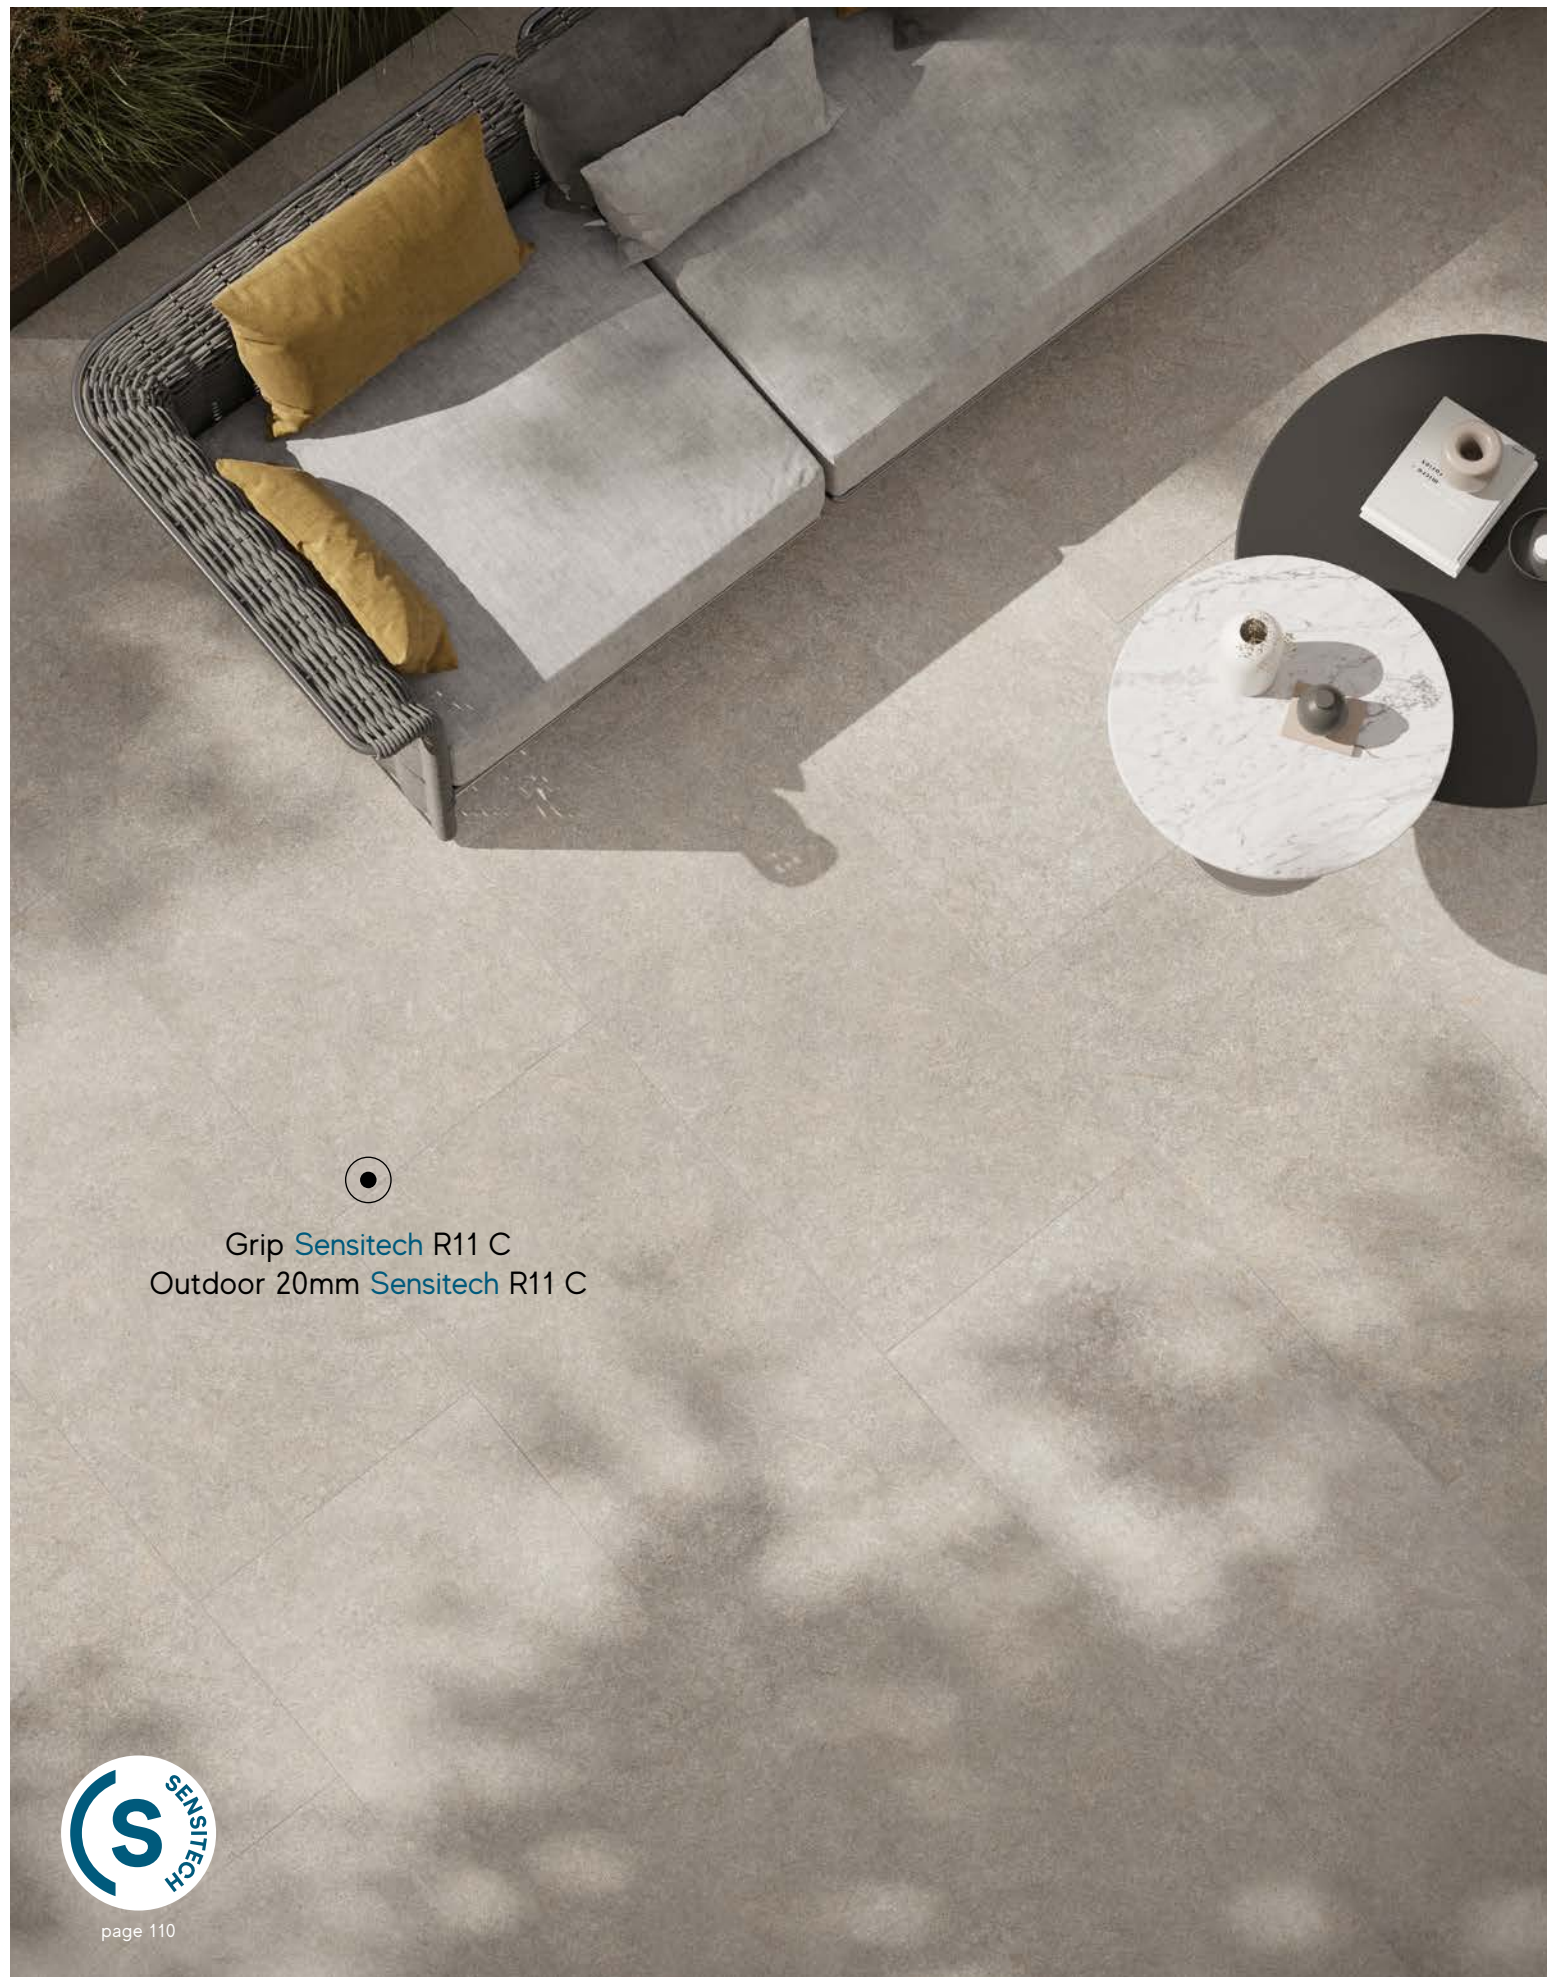

Sensitech
SAFE. SOFT. SMART.

●
OUTDOOR

●
INDOOR

THE INSPIRATION >

IMAGE GALLERY >

SURFACE RANGE & TECHNICAL SPECIFICATIONS >

ENJOY THE VIDEO >

Grip [Sensitech R11 C](#)
Outdoor 20mm [Sensitech R11 C](#)