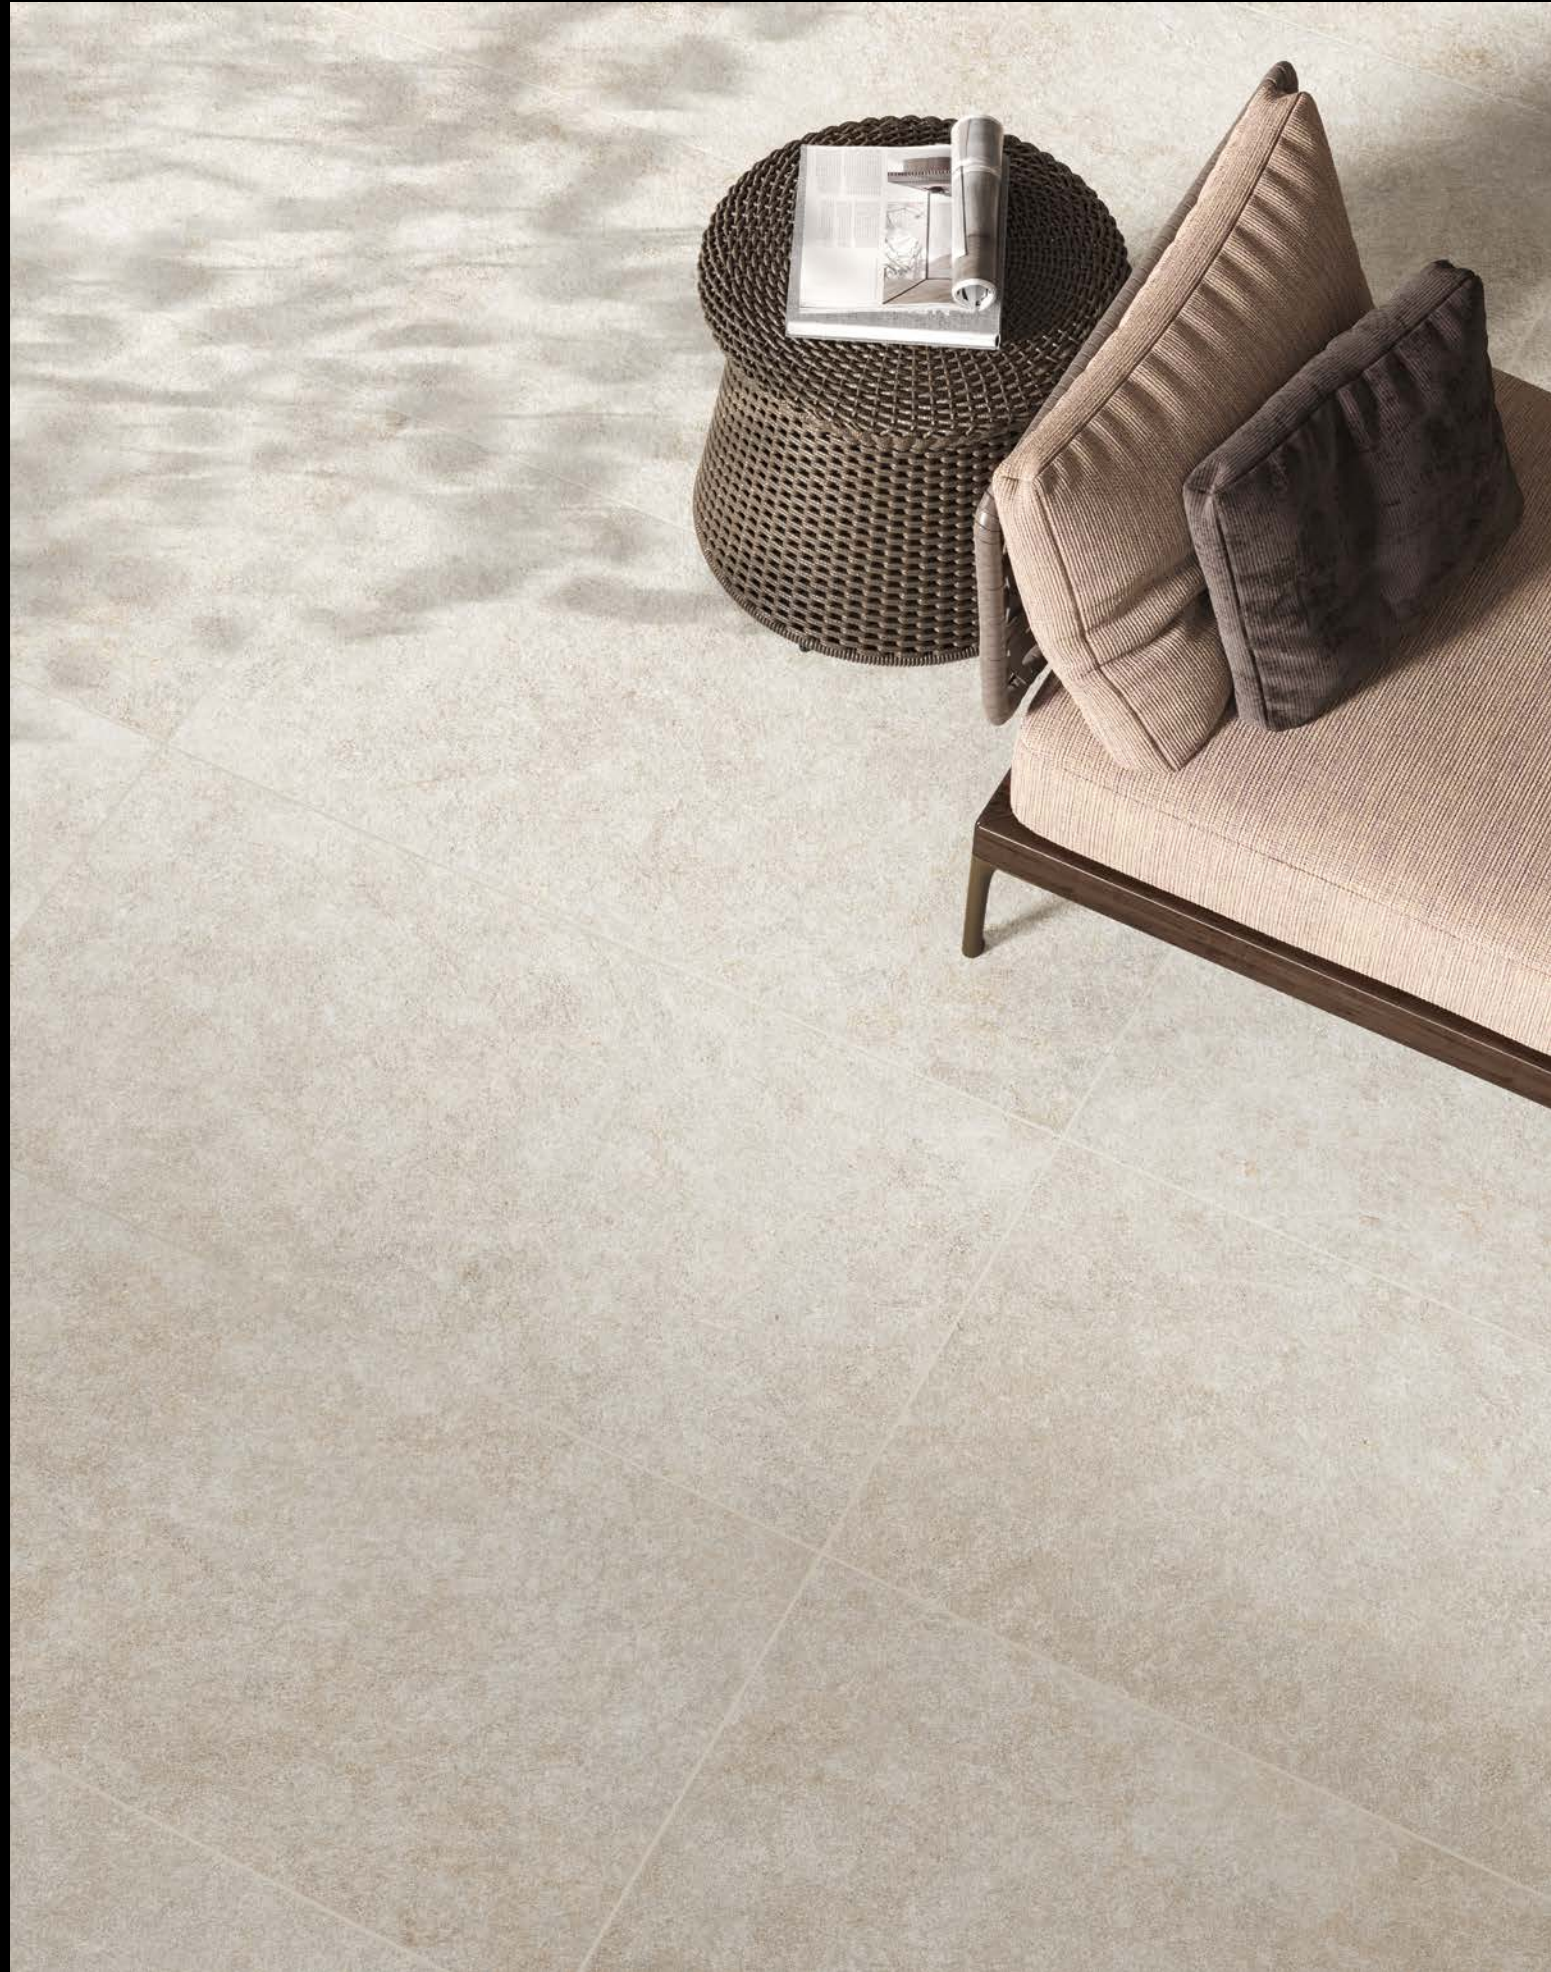

Surface Range & Technical Specification

- ↔ PORCELAIN TILES: A SAFE CHOICE
- ↔ SENSITECH TECHNOLOGY
- ↔ BOOST MINERAL RANGE
- ↔ TECHNICAL SPECIFICATIONS

THE INSPIRATION >

IMAGE GALLERY >

SURFACE RANGE & TECHNICAL SPECIFICATIONS >

PORCELAIN TILES: A SAFE CHOICE
SENSITECH TECHNOLOGY
BOOST MINERAL RANGE
TECHNICAL SPECIFICATION

ENJOY THE VIDEO ▶