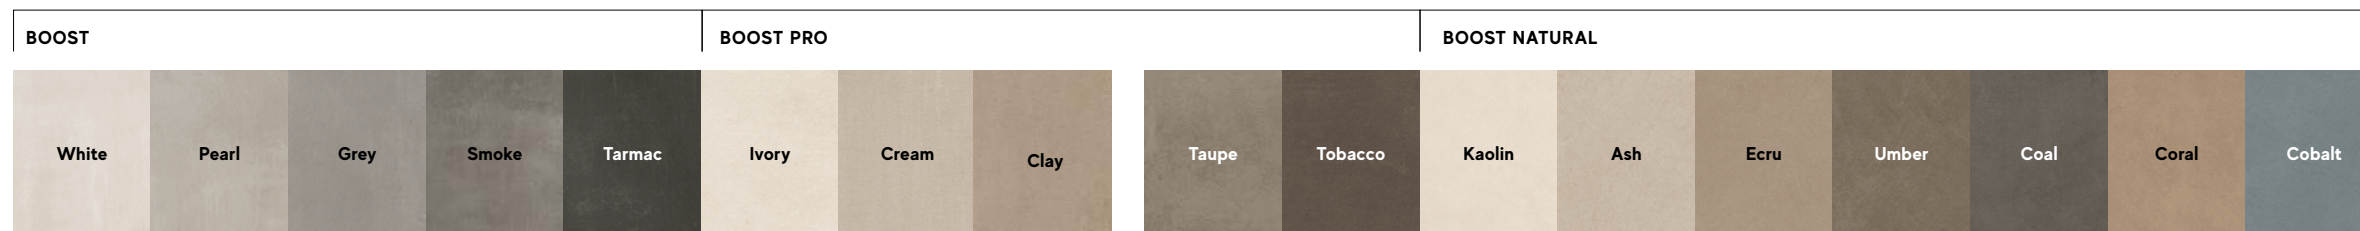

THE INSPIRATION >

IMAGE GALLERY >

SURFACE RANGE & TECHNICAL SPECIFICATIONS >

PORCELAIN TILES:
A SAFE CHOICE
SENSITECH TECHNOLOGY
BOOST MINERAL RANGE
TECHNICAL SPECIFICATION

ENJOY THE VIDEO

BOOSTWORLD

Range Summary