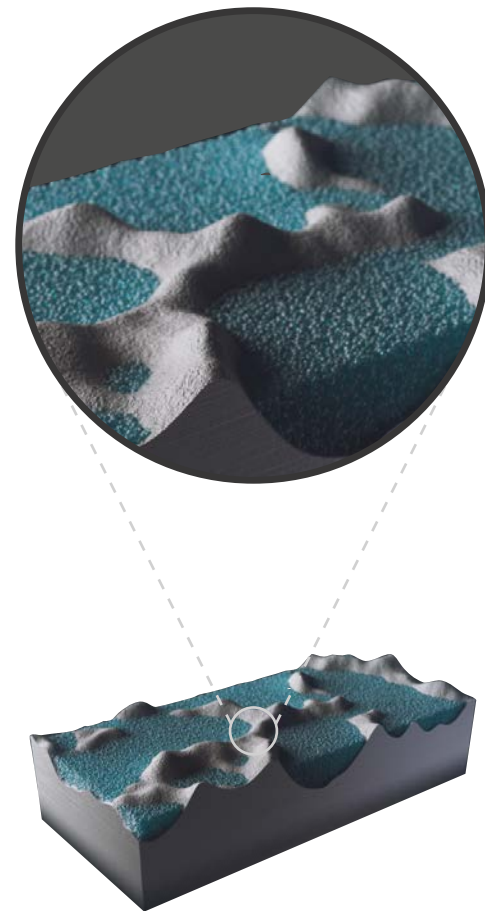

ENJOY THE VIDEO

Sensitech

Traditional anti-slip surface

The innovative Sensitech Surface

Sensitech is the high-tech surface for indoor and outdoor settings created by Atlas Concorde Laboratories. The surface combines high slip resistance performance with tactile softness. With Sensitech, the meaning of surface evolves and takes on a reassuring, pleasant and practical touch, making architectural spaces more comfortable and appealing.