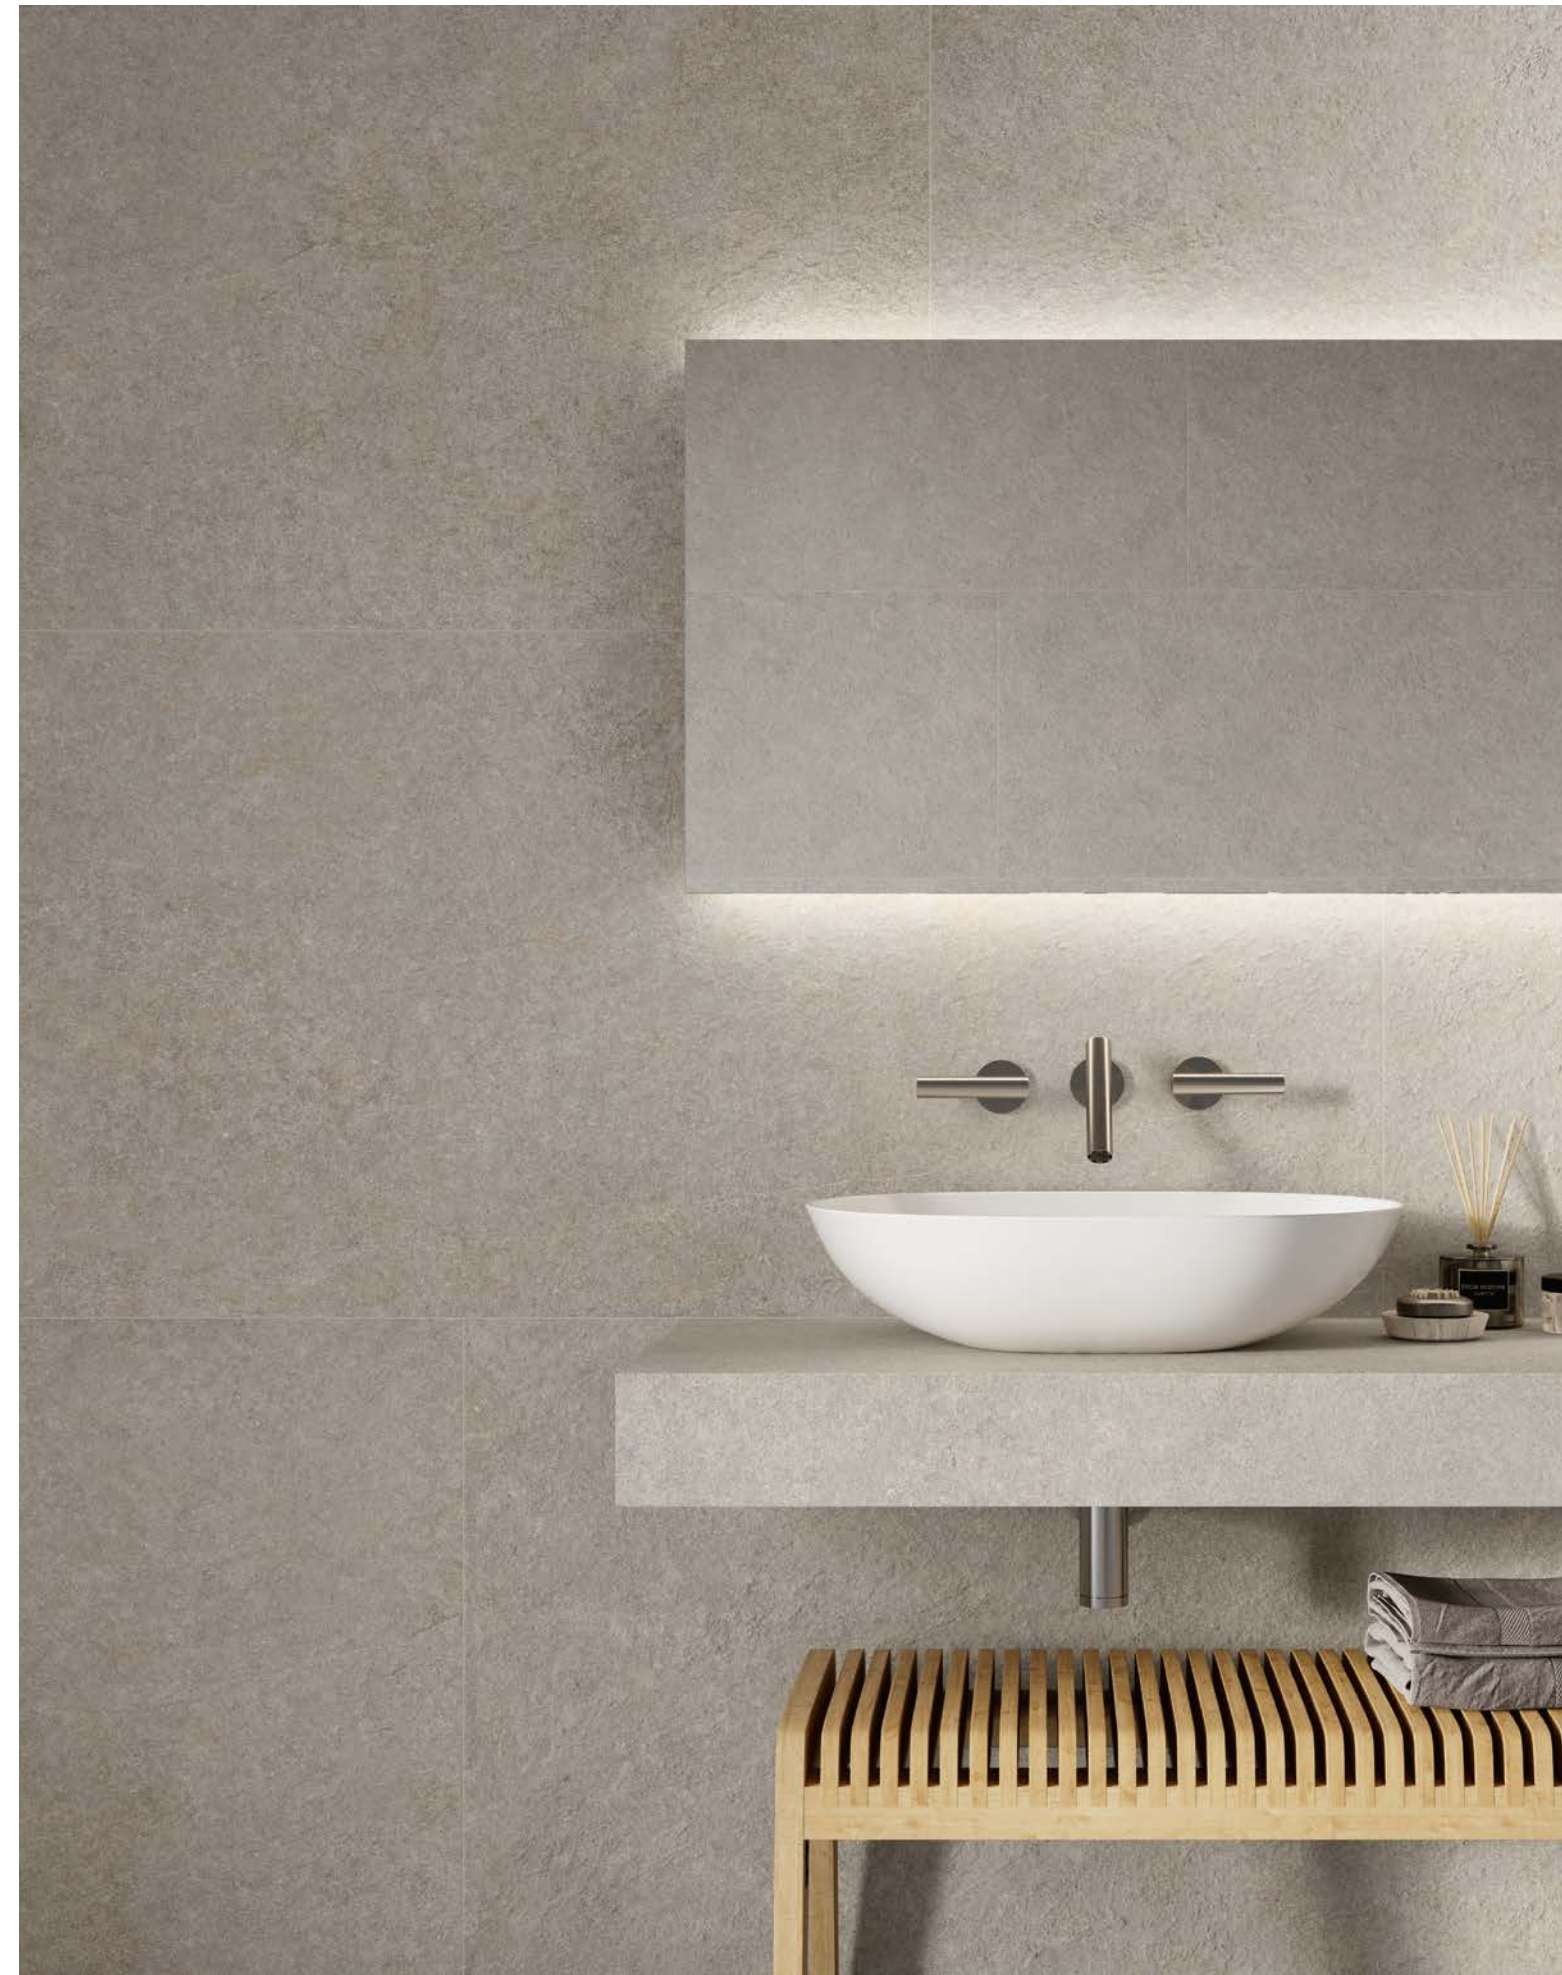

WALL

Boost Mineral Pearl
Matte/Matt Sensitech
75x150 cm | 29 1/2"x59"

SINK

Atlas Concorde Habitat
Mastertop
Boost Mineral Pearl Elegant
Matte/Matt
180x50x12 cm | 70 7/8"x19 5/8"x4 3/4"

Exence Almond

Tatami
18,5x75 cm | 7 1/4"x29 1/2"