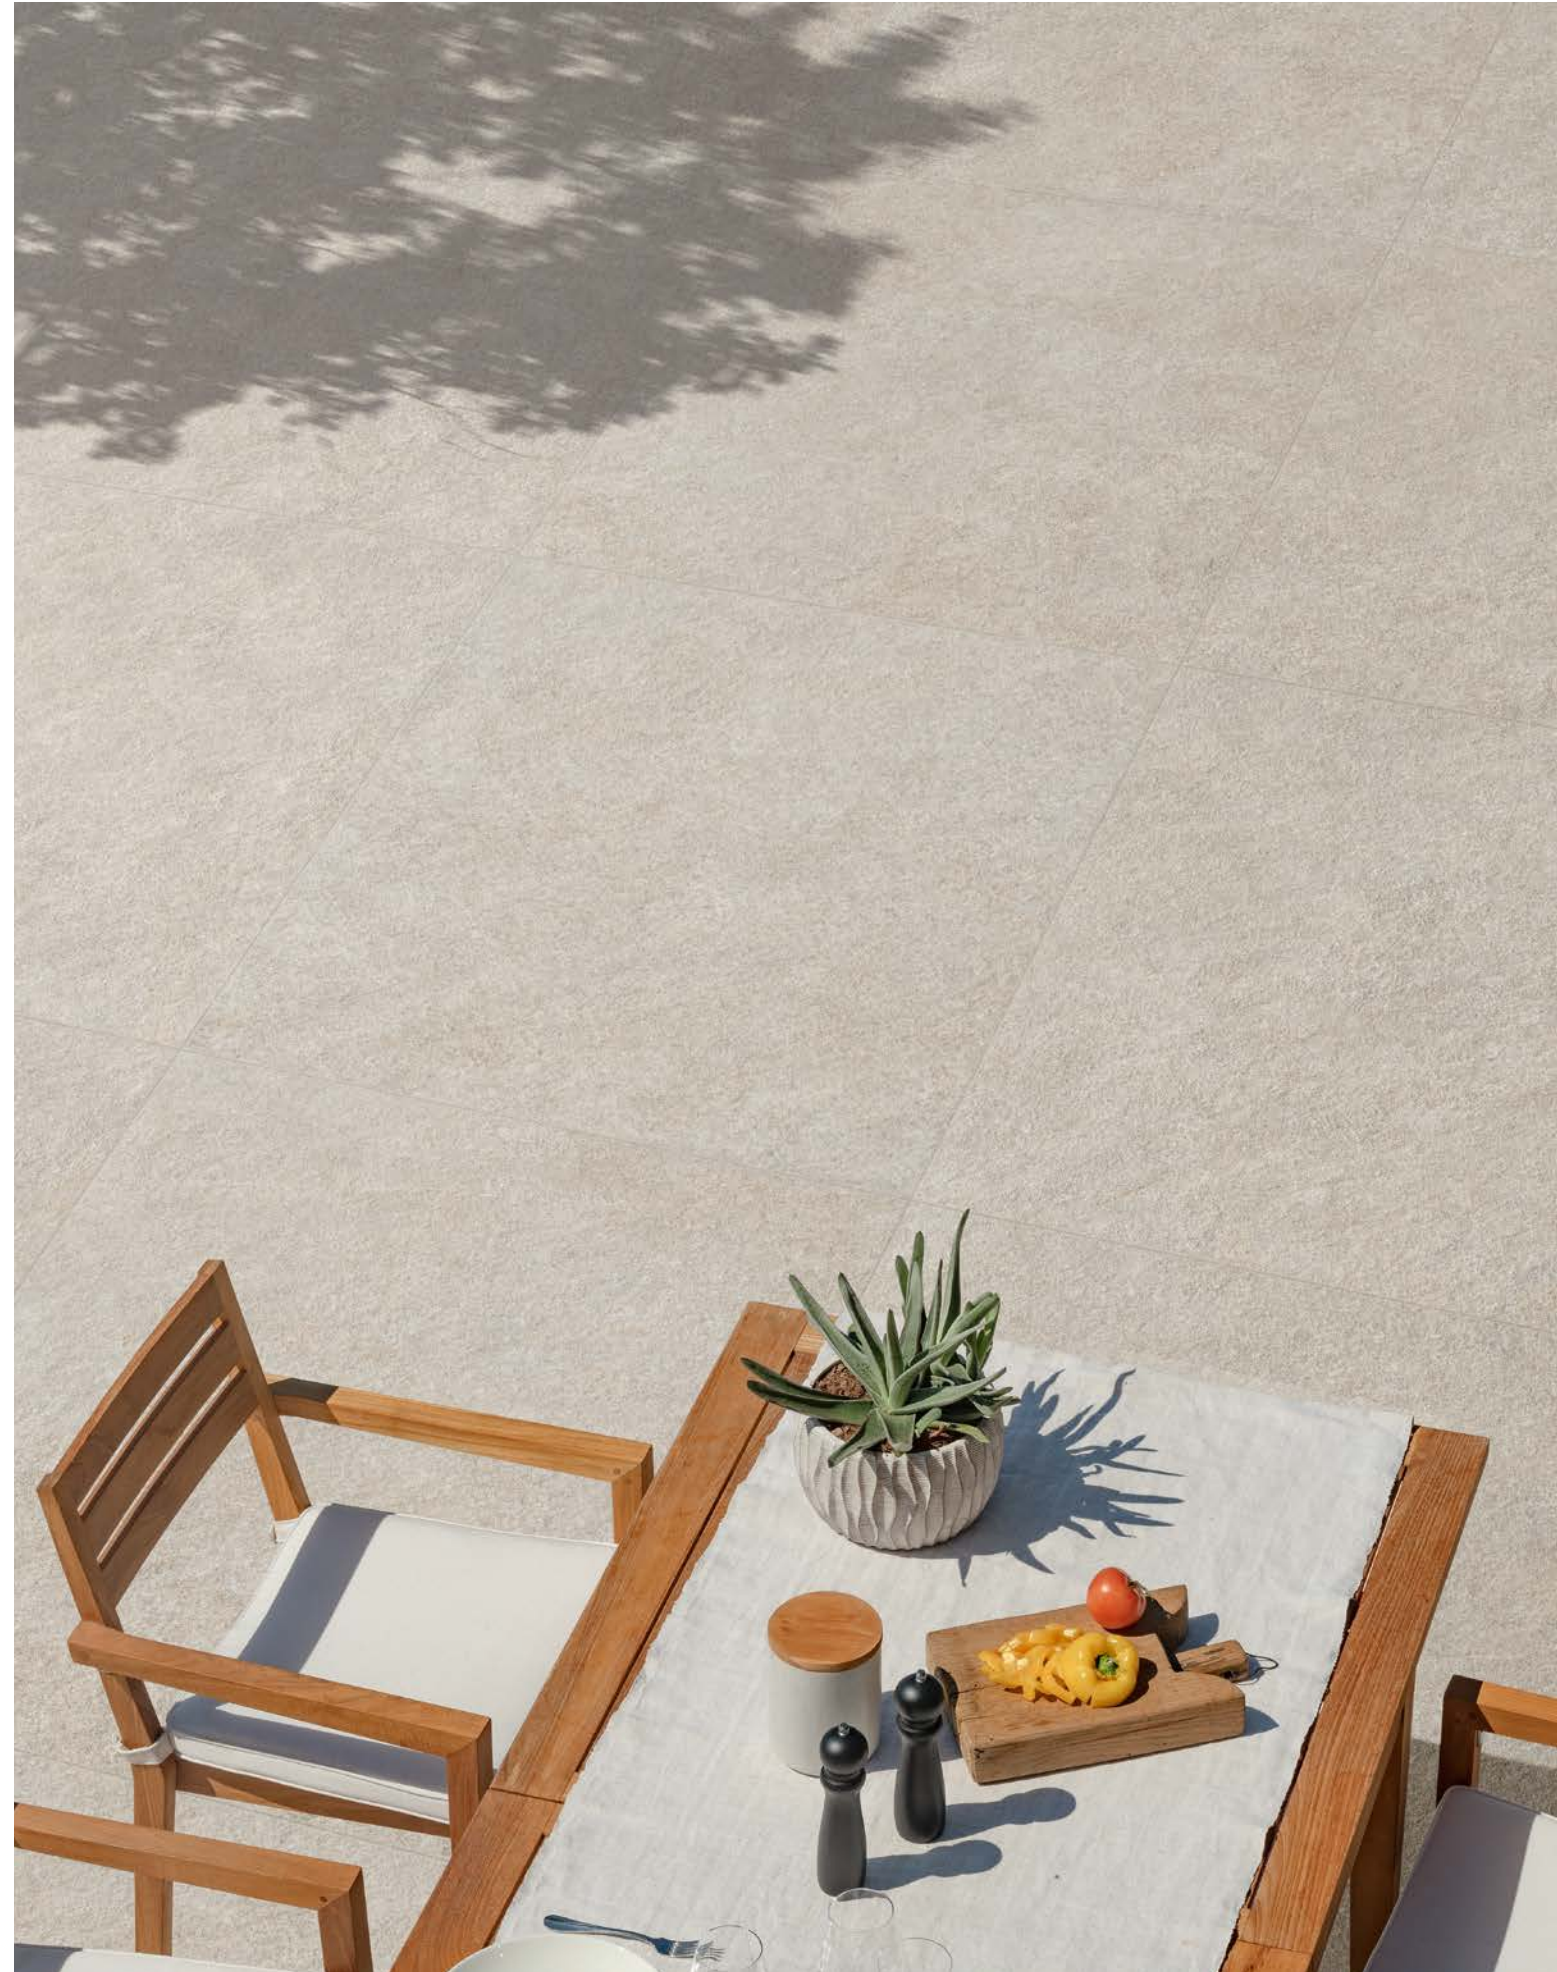

STYLISH HOTEL ROOM

TRENDY ROOFTOP BAR

SURFACE RANGE & TECHNICAL SPECIFICATIONS >

ENJOY THE VIDEO

FLOOR
Boost Mineral White
 Outdoor Sensitech \pm 20 mm
 120x120 cm | 47 $\frac{1}{4}$ "x47 $\frac{1}{4}$ "

THE INSPIRATION >