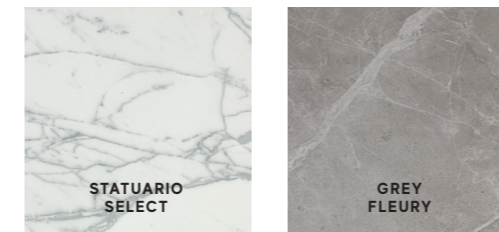

Marvel Pro

- Floor
- Wall
- Decors
- Outdoor
- Slabs for countertops and furniture
- Bathroom furniture
- Facades

Porcelain Tiles RECTIFIED MONOCALIBER

Sizes	Thickness	Surface finish
160x160 cm - 63"x63"	± 6 mm	Polished
120x278 cm - 47 1/4"x109 1/2"	± 6 mm	Polished Matte R9 A
120x240 cm - 47 1/4"x94 1/2"	± 9 mm	Polished
120x120 cm - 47 1/4"x47 1/4"	± 9 mm	Polished Matte Sensitech R10 B
60x120 cm - 23 5/8"x47 1/4"	± 9 mm	Polished Matte Sensitech R10 B
75x150 cm - 29 1/2"x59"	± 9 mm	Polished
75x75 cm - 29 1/2"x29 1/2"	± 9 mm	Polished
60x60 cm - 23 5/8"x23 5/8"	± 9 mm	Polished Matte Sensitech R10 B
30x60 cm - 11 3/4"x23 5/8"	± 9 mm	Polished Matte Sensitech R10 B