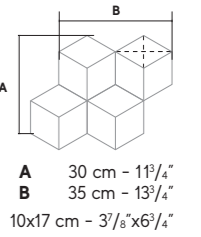

ADVM Marvel Crema Delicato Mosaico Esagono Polished 30x35 - 1 1/4" x 1 3/4"
ADVP Marvel Noir St. Laurent Mosaico Esagono Polished 30x35 - 1 1/4" x 1 3/4"