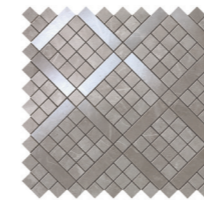

9MVD Marvel Grey Fleury Diagonal Mosaic
30,5x30,5 - 12"x12"