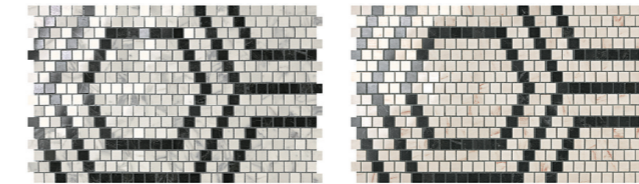

ADVA Marvel Mosaico Honeycomb Cold Polished 30x49 - 1 1/4" x 1 9/4"
Statuario Select + Noir St. Laurent
ADVB Marvel Mosaico Honeycomb Warm Polished 30x49 - 1 1/4" x 1 9/4"
Crema Delicato + Noir St. Laurent