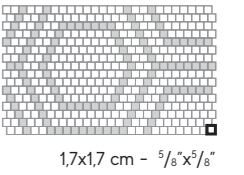

ADU9 Marvel Mosaico Circle Polished 30x30 - 1 1/4" x 1 1/4"
Crema Delicato + Noir St. Laurent