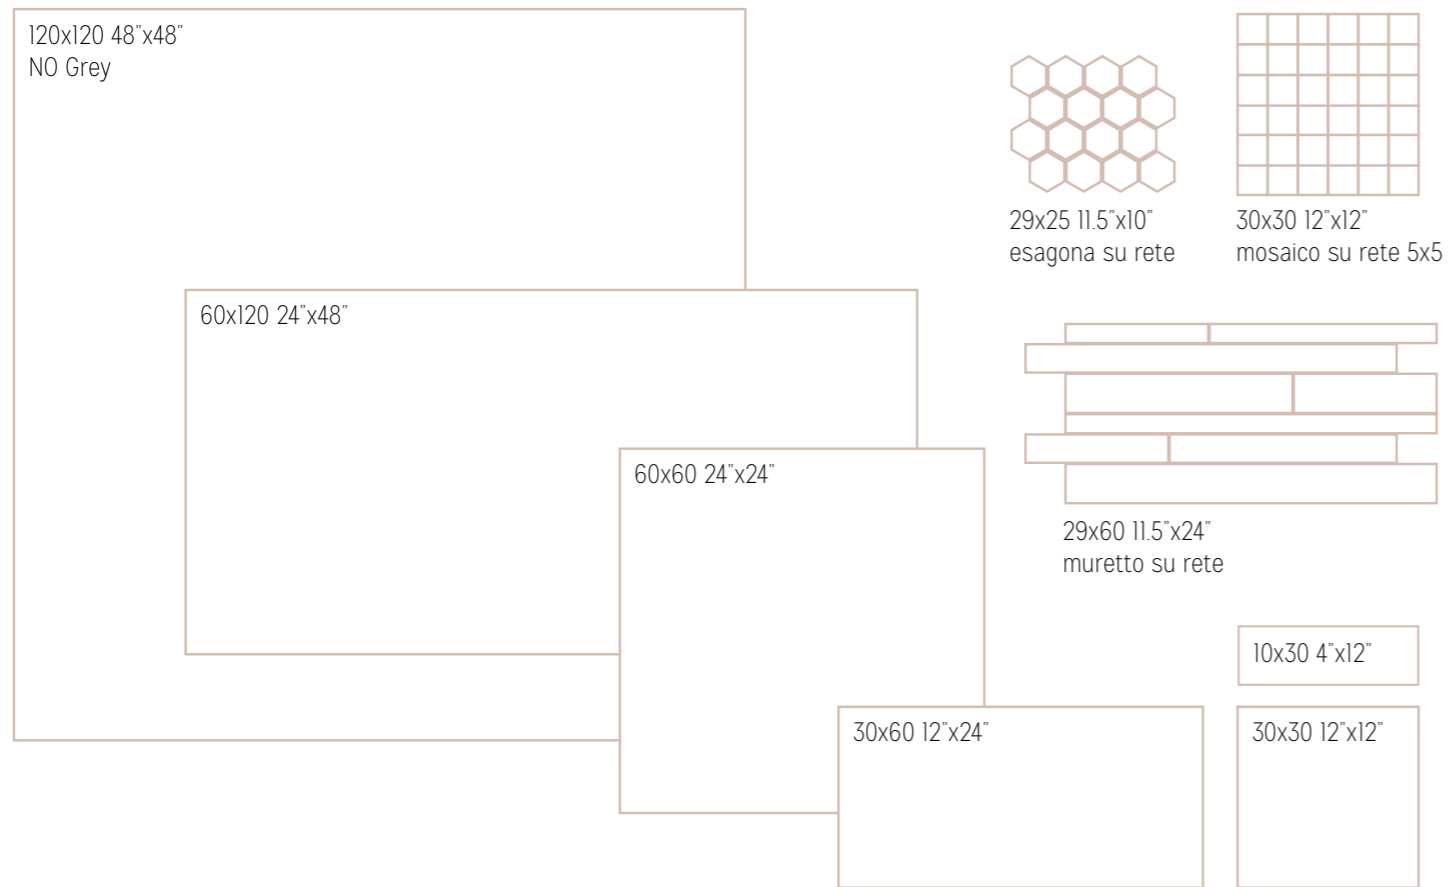

THEORY BEIGE
60x120

THEORY BEIGE 120x120
THEORY BEIGE CANNETTATO 60x120

THEORY BEIGE
60x60 R10/R11

THEORY BEIGE
120x120 / 60x120

THEORY GREY 60x60
THEORY GREY MURETTO 29x60

THEORY GREY 60x60
THEORY GREY MOSAICO ESAGONA 29x25

THEORY GREY 60x120
THEORY GREY MURETTO 29x60

THEORY WHITE 120x120
AFFRESCHI MONET 60x120
DUECENTO25 NR23 7,5x30

THEORY WHITE 120x120

THEORY WHITE
60x120 R11

THEORY WHITE
30x60 / 60x60

FORMATI

INK-JET
DIGITAL TECHNOLOGY
V2

IN R10

OUT R11

WHITE

BEIGE

GREY

THEORY

120x120 48"x48"

R10

- 1008001** White Rettificato **170**
- 1008002** Beige Rettificato **170**

8

60x120 24"x48"

R10

- 1008003** White Rettificato **149**
- 1008004** Grey Rettificato **149**
- 1008005** Beige Rettificato **149**