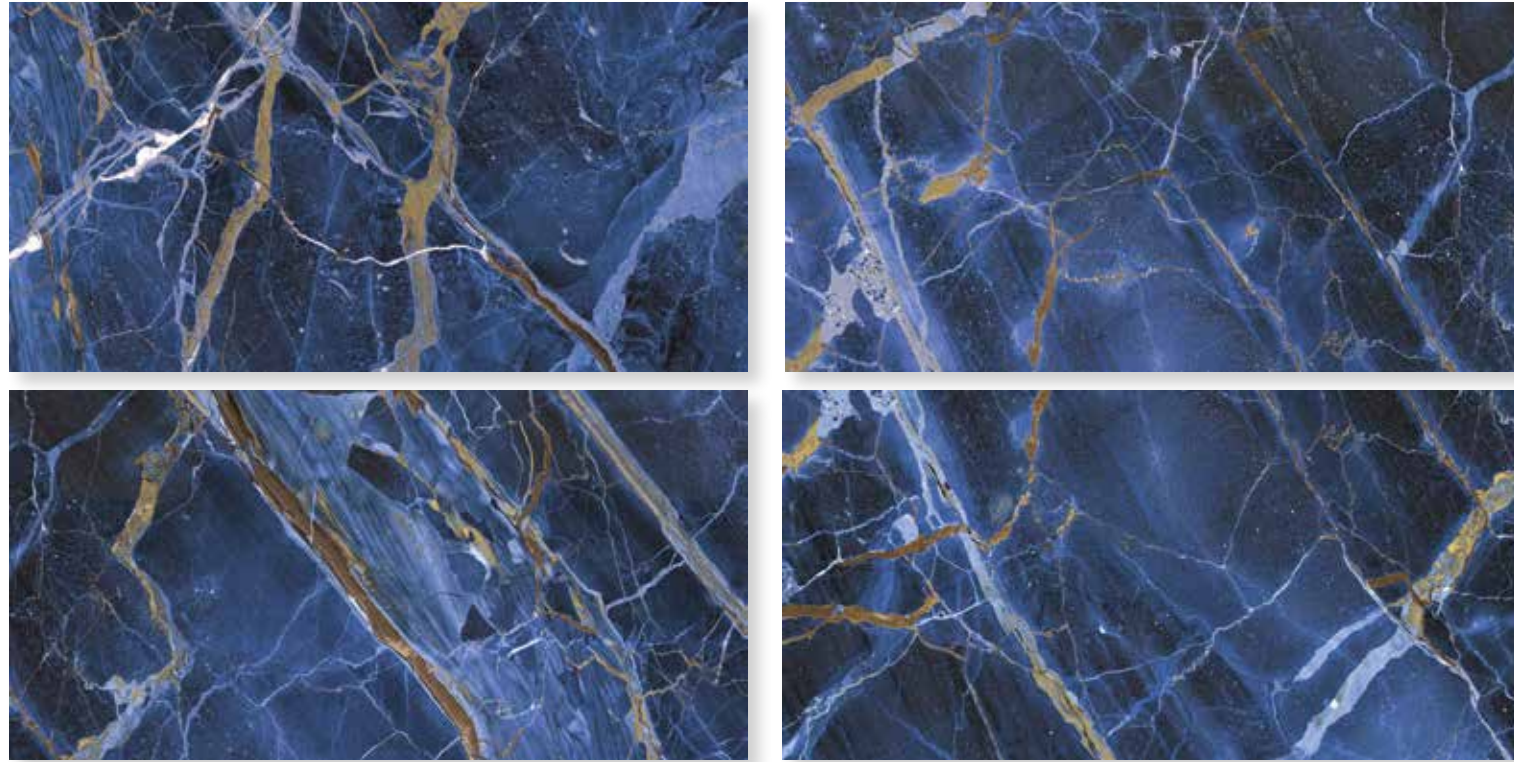

UNIVERSE

C4 **V2**