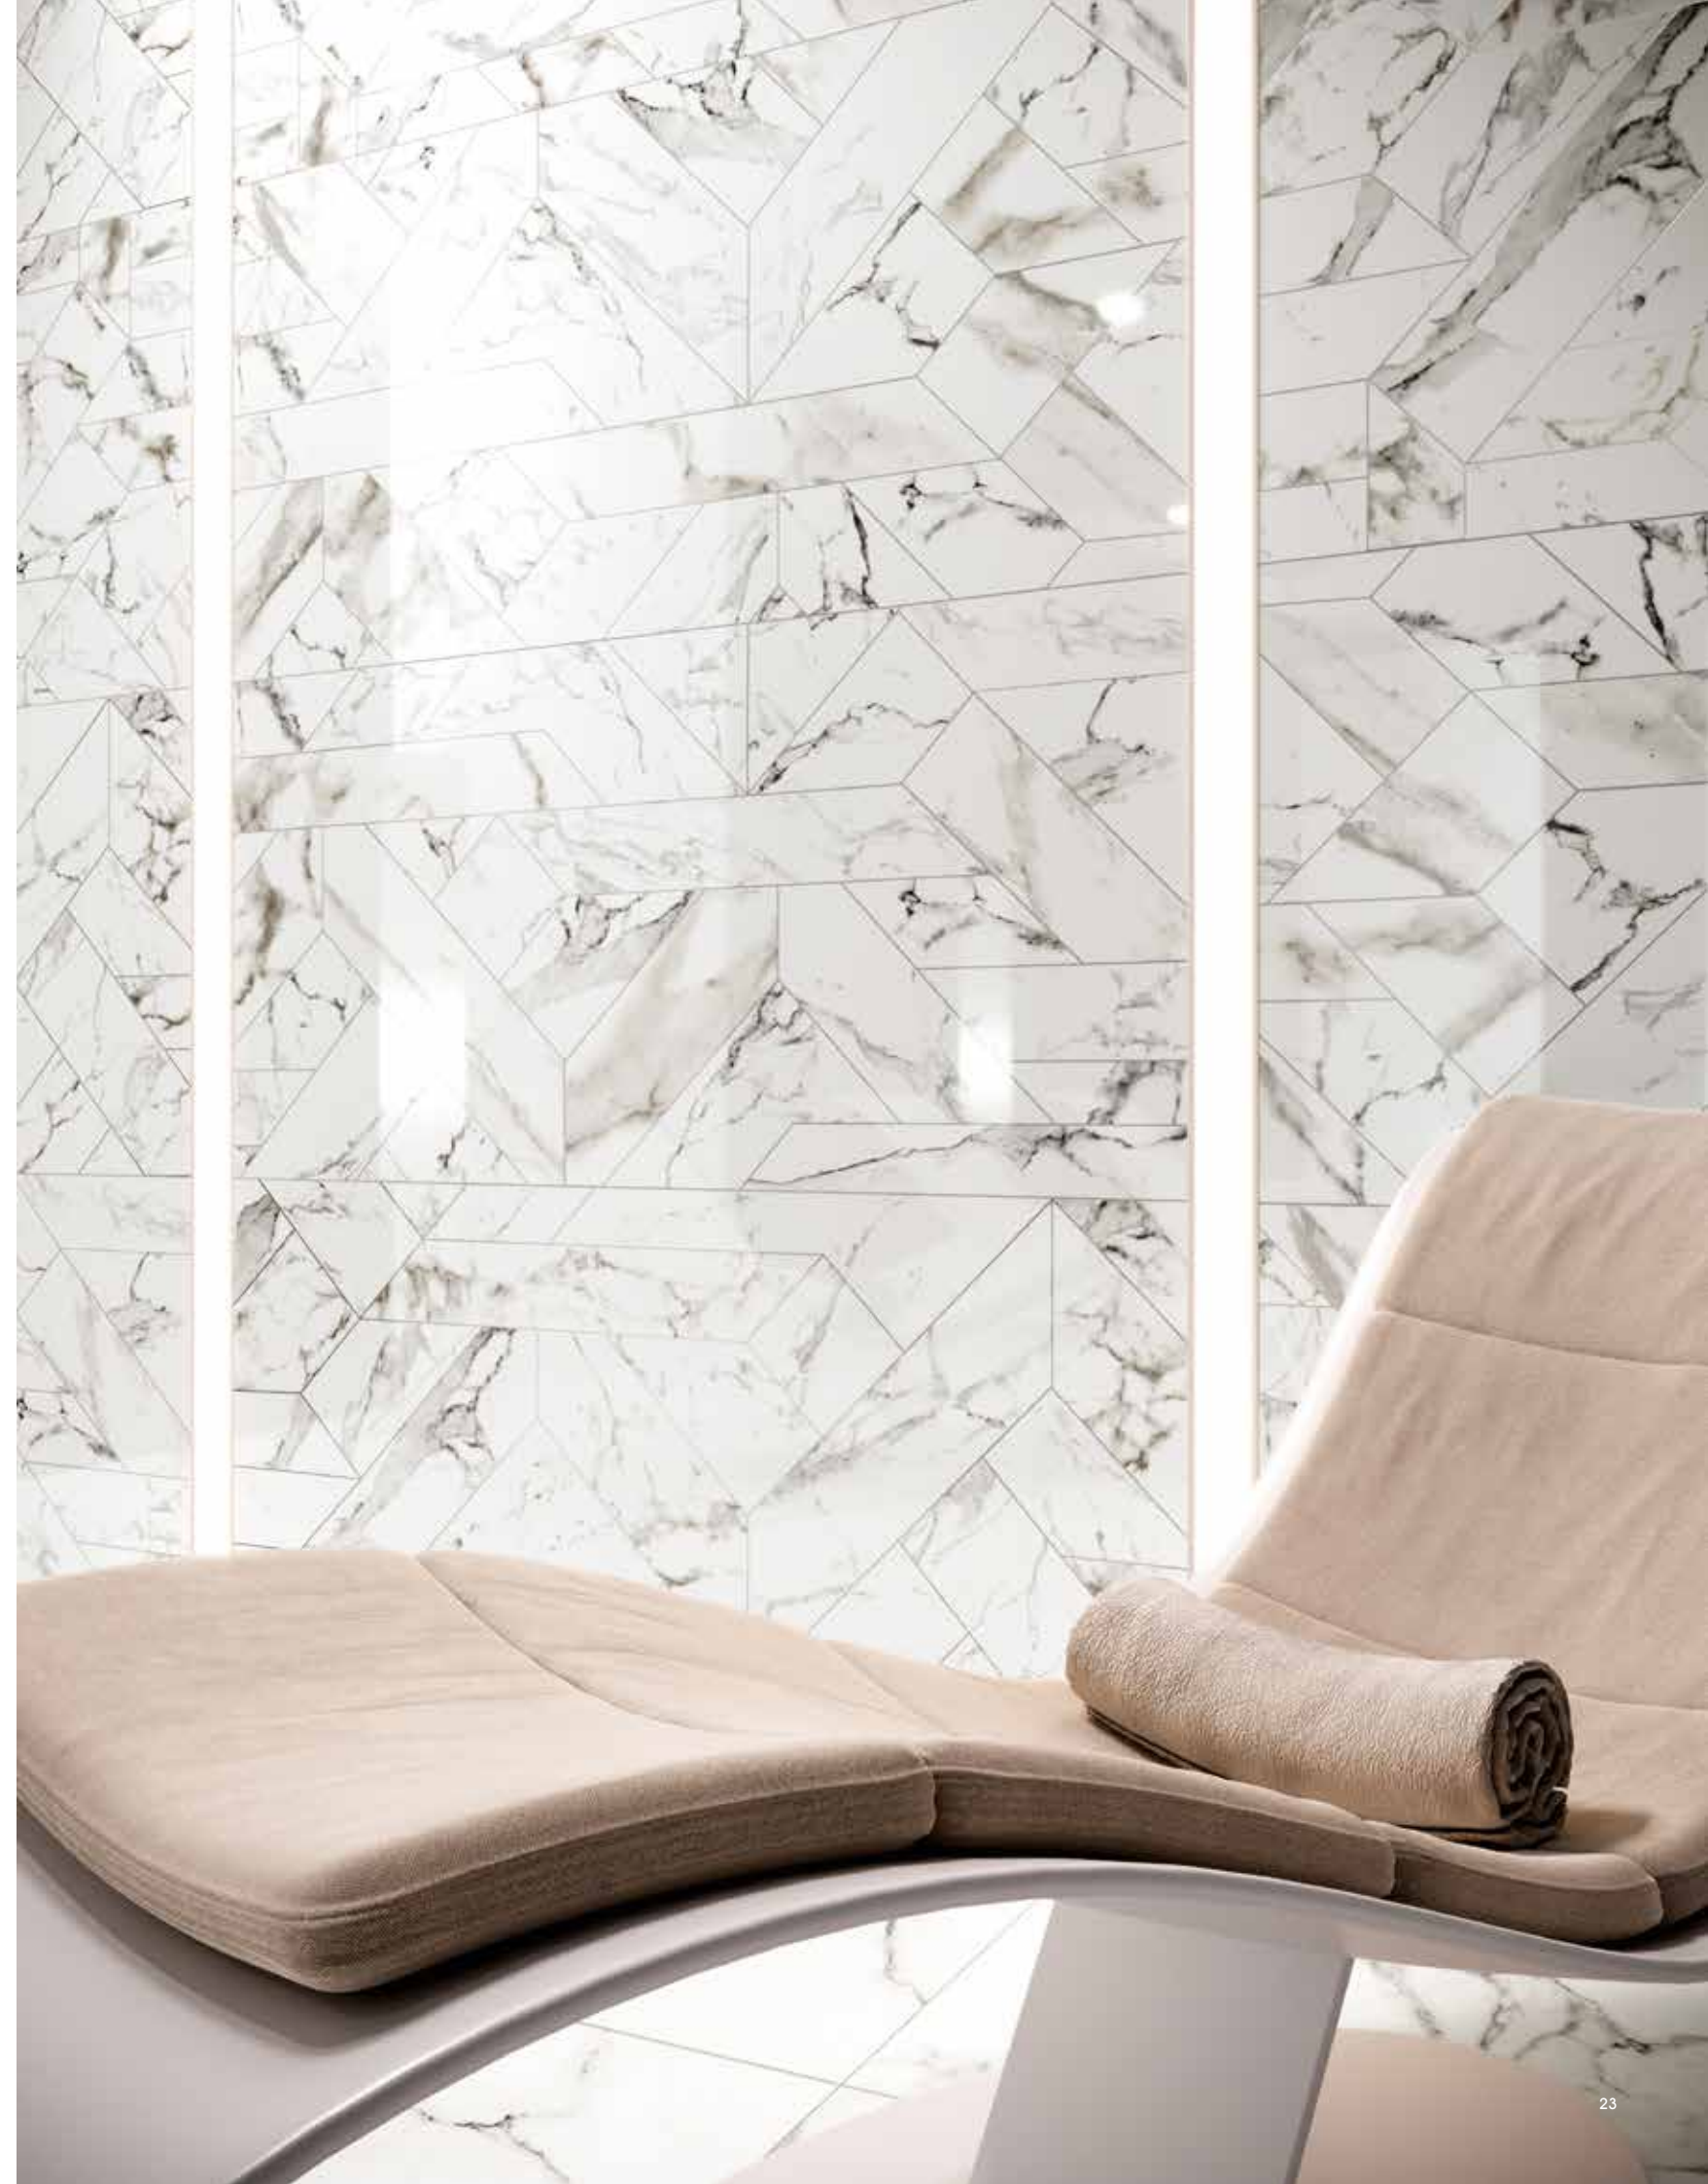

## **THE INDISPUTABLE APPEAL OF MARBLE EFFECT**

IL FASCINO INDISCUSSO  
DELL'EFFETTO MARMO

**RHAPSODY**  
LUXURY **MARBLE** LOOK

**7mm**  
Porcelain stoneware

WHITE  
BEAUTY

**SETTING REALIZED WITH** - AMBIENTE REALIZZATO CON:  
WHITE BEAUTY 60x120 cm natural - 24"x47" | 60x60 cm natural - 24"x24"  
OUTLINE WHITE 60x120 cm polished - 24"x47"