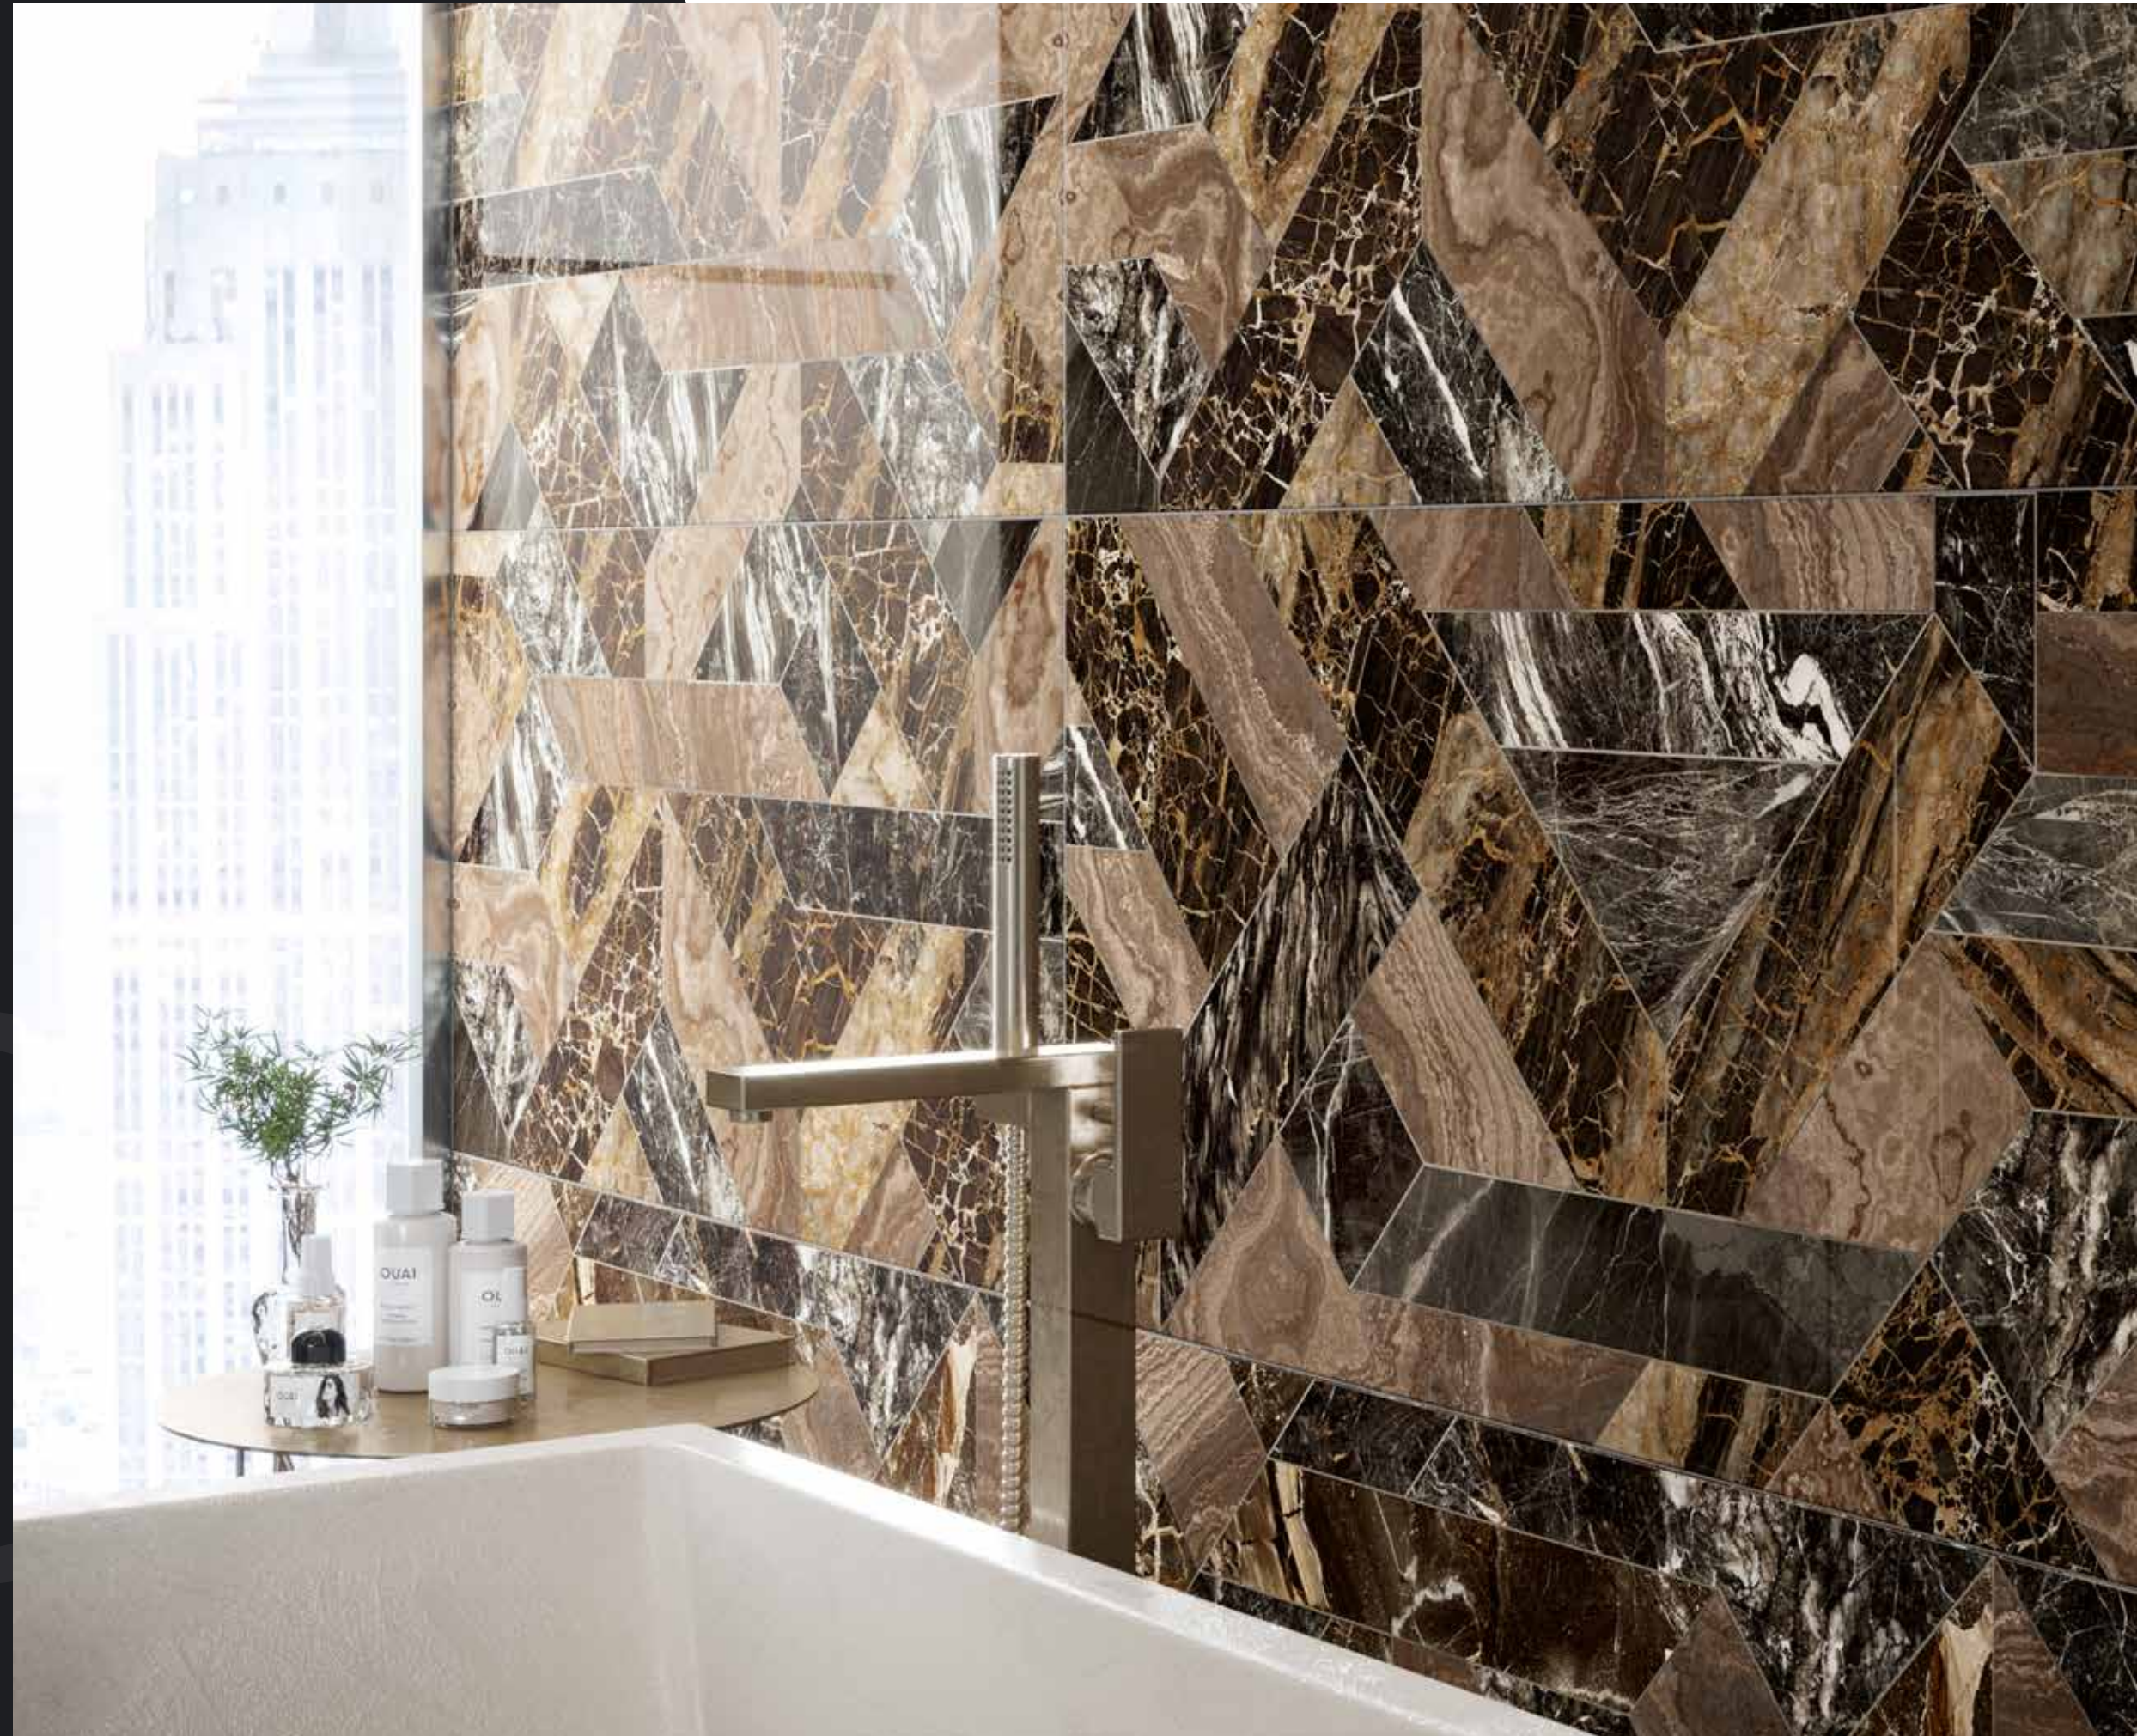

**RHAPSODY,
THE POWER OF
CONTRASTS**

RHAPSODY, LA FORZA
DEI CONTRASTI