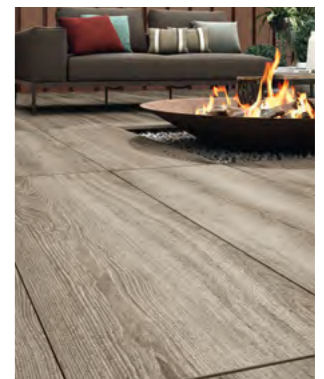

OUTDOOR

40x120x2  
15<sup>3</sup>/<sub>16</sub>"x47<sup>1</sup>/<sub>4</sub>"x3/4"

**Quercus** is the new wood-effect project dedicated to those that prioritise the elegance of the minimalist and modern wood surfaces: a collection that envelopes spaces **indoor/outdoor** with rigour and extreme naturalness, generating a perfect balance between design, taste and practicality.