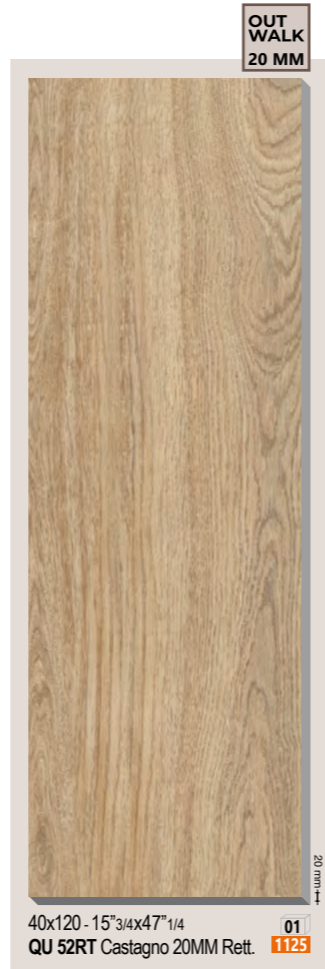

cm. 26x160
inch. 10¹/₄x63"

cm. 30x120
inch. 11¹³/₁₆x47¹/₄"

cm. 20x120
inch. 7⁷/₈x47¹/₄"

cm. 20x90
inch. 7⁷/₈x35⁷/₁₆"

cm. 40x120
inch. 15³/₄x47¹/₄"

TECHNICAL	DIN 51130	DIN 51097	BCR	ANSI DCOF	Deep Abrasion Resistance	MOHS	Recommended Use	Resistance to Staining	ANSI A 137.1
NATURAL	R10	A+B	DRY > 0.40 WET > 0.40	WET ≥ 0.42	< 175 mm³	≥ 5	4	5	
20 MM	R11	A+B+C	DRY > 0.40 WET > 0.40	WET ≥ 0.42	< 130 mm³	≥ 8	5	5	

40x120 - 15³/₄x47¹/₄"
QU 52RT Castagno 20MM Rett.